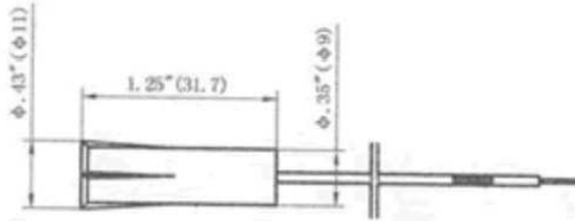

SIZE: 3/8" Diameter x 1 1/4" Length

#22 AWG

12" leads std. Longer leads available.

- Available in Brown or White
- Add "R" for Resistor + Value
- Available with a Bare Magnet of any size

Product Specifications

Magnet Assembly

TAP-10

Contact Assembly

TAP-10 DM

TAP-10 WG

Ordering Information

				For 3/8" Flange		
Closed Loop 3/4" Gap	Closed Loop 1" Gap	Open Loop 3/4" Gap	S.P.D.T	Closed Loop 1 1/2" Gap	Closed Loop 3/4" Gap	Open Loop 3/4" Gap
TAP-10	Incher TAP-10	TAP-11 B	TAP-12 C	TAP-10 WG (w/Bare 3/8" x 3/4" Magnet)	TAP-10 FM	TAP-11 BFM