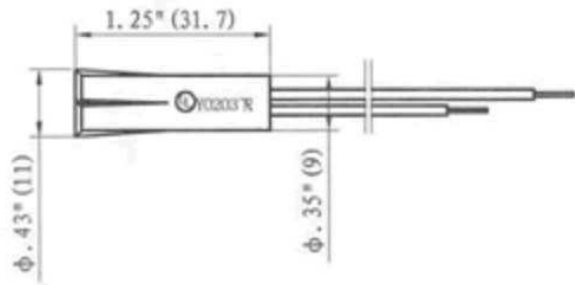

HESTORE.HU
elektronikai alkatrész áruház

EN: This Datasheet is presented by the manufacturer.

Please visit our website for pricing and availability at www.hestore.hu.

TAP-10 3/8" Diameter Contact Magnet

GAP: 3/4" - 1 1/2"

SIZE: 3/8" Diameter x 1 1/4" Length

#22 AWG

12" leads std. Longer leads available.

- Available in Brown or White
- Add "R" for Resistor + Value
- Available with a Bare Magnet of any size

Product Specifications

Magnet Assembly

TAP-10

Contact Assembly

TAP-10 DM

TAP-10 WG

Ordering Information

				For 3/8" Flange		
Closed Loop 3/4" Gap	Closed Loop 1" Gap	Open Loop 3/4" Gap	S.P.D.T	Closed Loop 1 1/2" Gap	Closed Loop 3/4" Gap	Open Loop 3/4" Gap
TAP-10	Incher TAP-10	TAP-11 B	TAP-12 C	TAP-10 WG (w/Bare 3/8" x 3/4" Magnet)	TAP-10 FM	TAP-11 BFM