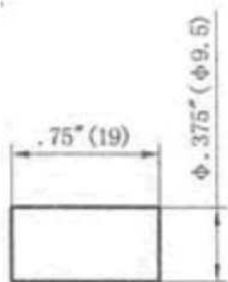

HESTORE.HU
elektronikai alkatrész áruház

EN: This Datasheet is presented by the manufacturer.

Please visit our website for pricing and availability at www.hestore.hu.

TAP-10 3/8" Diameter Contact Magnet

GAP: 3/4" - 1 1/2"

SIZE: 3/8" Diameter x 1 1/4" Length

#22 AWG

12" leads std. Longer leads available.

- Available in Brown or White
- Add "R" for Resistor + Value
- Available with a Bare Magnet of any size

Product Specifications

Magnet Assembly

TAP-10

Contact Assembly

TAP-10 DM

TAP-10 WG

Ordering Information

				For 3/8" Flange		
Closed Loop 3/4" Gap	Closed Loop 1" Gap	Open Loop 3/4" Gap	S.P.D.T	Closed Loop 1 1/2" Gap	Closed Loop 3/4" Gap	Open Loop 3/4" Gap
TAP-10	Incher TAP-10	TAP-11 B	TAP-12 C	TAP-10 WG (w/Bare 3/8" x 3/4" Magnet)	TAP-10 FM	TAP-11 BFM