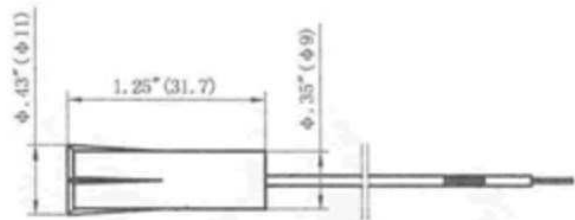

SIZE: 3/8" Diameter x 1 1/4" Length

#22 AWG

12" leads std. Longer leads available.

- Available in Brown or White
- Add "R" for Resistor + Value
- Available with a Bare Magnet of any size

Product Specifications

Magnet Assembly

TAP-10

Contact Assembly

TAP-10 DM

TAP-10 WG

Ordering Information

				For 3/8" Flange		
Closed Loop 3/4" Gap	Closed Loop 1" Gap	Open Loop 3/4" Gap	S.P.D.T	Closed Loop 1 1/2" Gap	Closed Loop 3/4" Gap	Open Loop 3/4" Gap
TAP-10	Incher TAP-10	TAP-11 B	TAP-12 C	TAP-10 WG (w/Bare 3/8" x 3/4" Magnet)	TAP-10 FM	TAP-11 BFM