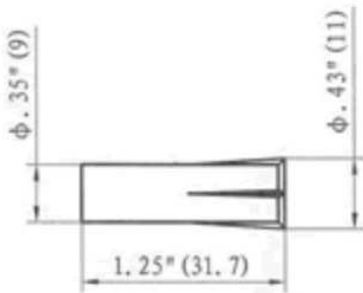

HESTORE.HU
elektronikai alkatrész áruház

EN: This Datasheet is presented by the manufacturer.

Please visit our website for pricing and availability at www.hestore.hu.

TAP-10 3/8" Diameter Contact Magnet

GAP: 3/4" - 1 1/2"

SIZE: 3/8" Diameter x 1 1/4" Length

#22 AWG

12" leads std. Longer leads available.

- Available in Brown or White
- Add "R" for Resistor + Value
- Available with a Bare Magnet of any size

Product Specifications

Magnet Assembly

TAP-10

Contact Assembly

TAP-10 DM

TAP-10 WG

Ordering Information

				For 3/8" Flange		
Closed Loop 3/4" Gap	Closed Loop 1" Gap	Open Loop 3/4" Gap	S.P.D.T	Closed Loop 1 1/2" Gap	Closed Loop 3/4" Gap	Open Loop 3/4" Gap
TAP-10	Incher TAP-10	TAP-11 B	TAP-12 C	TAP-10 WG (w/Bare 3/8" x 3/4" Magnet)	TAP-10 FM	TAP-11 BFM