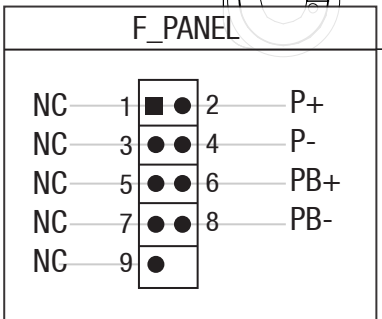

MODEL	APC
NUMBER	8750
DWG.	Allen Hsieh
DATE	2012/5/8
SHEET	1 of 1

TITLE	Pinout Diagram
Dimensions are in millimeters unless otherwise specified.	

More engineering resources are available at <http://apc.io/library>.

This work is licensed under the Creative Commons Attribution-ShareAlike 3.0 License. To view a copy of this license, visit <http://creativecommons.org/licenses/by-sa/3.0/legalcode>; or, send a letter to Creative Commons, 172 2nd Street, Suite 300, San Francisco, California, 94105, USA.