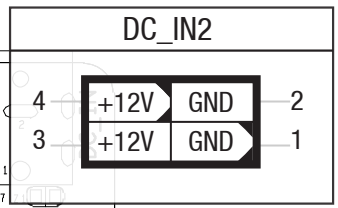

HESTORE.HU

elektronikai alkatrész áruház

EN: This Datasheet is presented by the manufacturer.

Please visit our website for pricing and availability at www.hestore.hu.

MODEL	APC
NUMBER	8750
DWG.	Allen Hsieh
DATE	2012/5/8
SHEET	1 of 1

TITLE	Pinout Diagram
Dimensions are in millimeters unless otherwise specified.	

More engineering resources are available at <http://apc.io/library>.

This work is licensed under the Creative Commons Attribution-ShareAlike 3.0 License. To view a copy of this license, visit <http://creativecommons.org/licenses/by-sa/3.0/legalcode>; or, send a letter to Creative Commons, 172 2nd Street, Suite 300, San Francisco, California, 94105, USA.