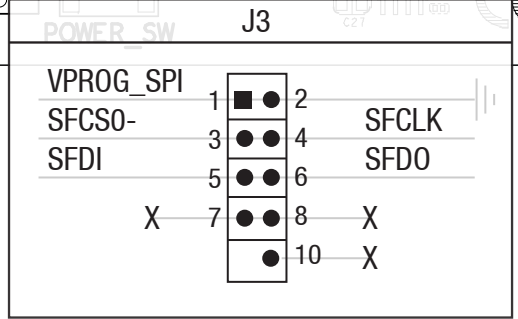

HESTORE.HU

elektronikai alkatrész áruház

EN: This Datasheet is presented by the manufacturer.

Please visit our website for pricing and availability at www.hestore.hu.

MODEL	APC
NUMBER	8750
DWG.	Allen Hsieh
DATE	2012/5/8
SHEET	1 of 1

TITLE	Pinout Diagram
Dimensions are in millimeters unless otherwise specified.	

More engineering resources are available at <http://apc.io/library>.

This work is licensed under the Creative Commons Attribution-ShareAlike 3.0 License. To view a copy of this license, visit <http://creativecommons.org/licenses/by-sa/3.0/legalcode>; or, send a letter to Creative Commons, 172 2nd Street, Suite 300, San Francisco, California, 94105, USA.