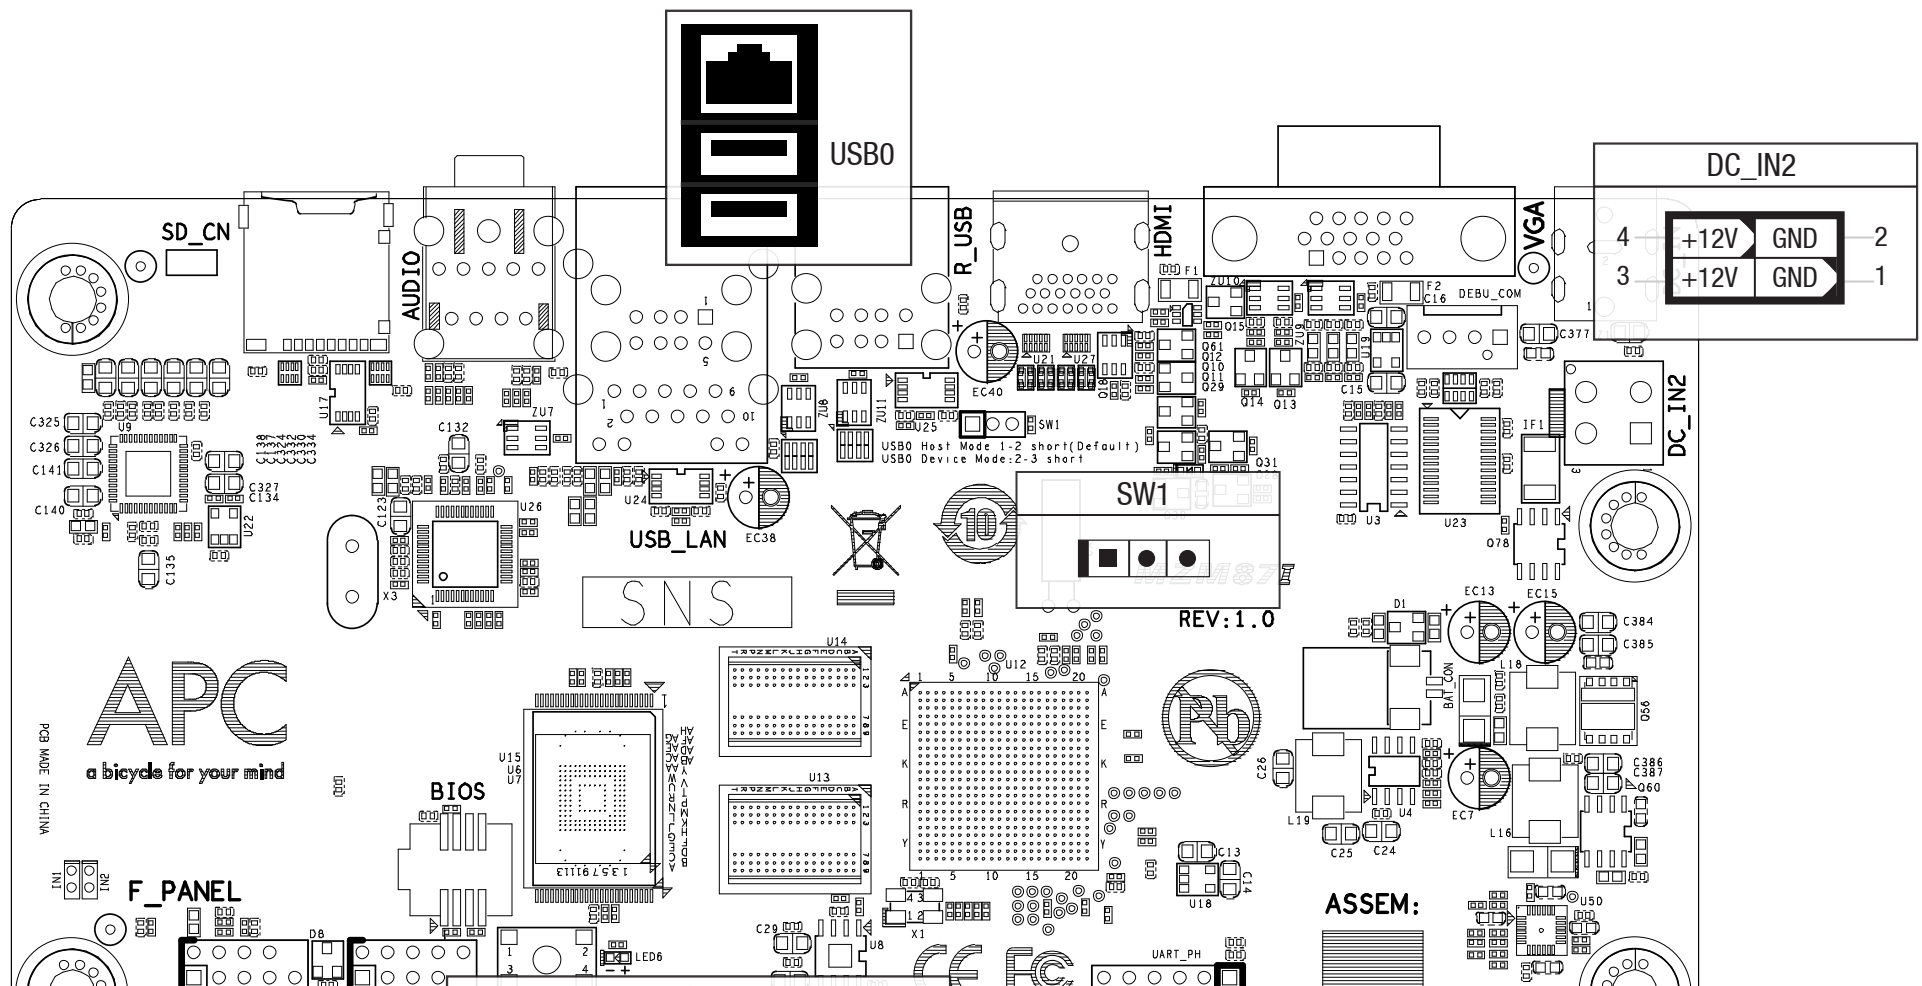

HESTORE.HU

elektronikai alkatrész áruház

EN: This Datasheet is presented by the manufacturer.

Please visit our website for pricing and availability at www.hestore.hu.

MODEL	APC
NUMBER	8750
DWG.	Allen Hsieh
DATE	2012/5/8
SHEET	1 of 1

TITLE	Pinout Diagram
Dimensions are in millimeters unless otherwise specified.	

More engineering resources are available at <http://apc.io/library>.

This work is licensed under the Creative Commons Attribution-ShareAlike 3.0 License. To view a copy of this license, visit <http://creativecommons.org/licenses/by-sa/3.0/legalcode>; or, send a letter to Creative Commons, 172 2nd Street, Suite 300, San Francisco, California, 94105, USA.