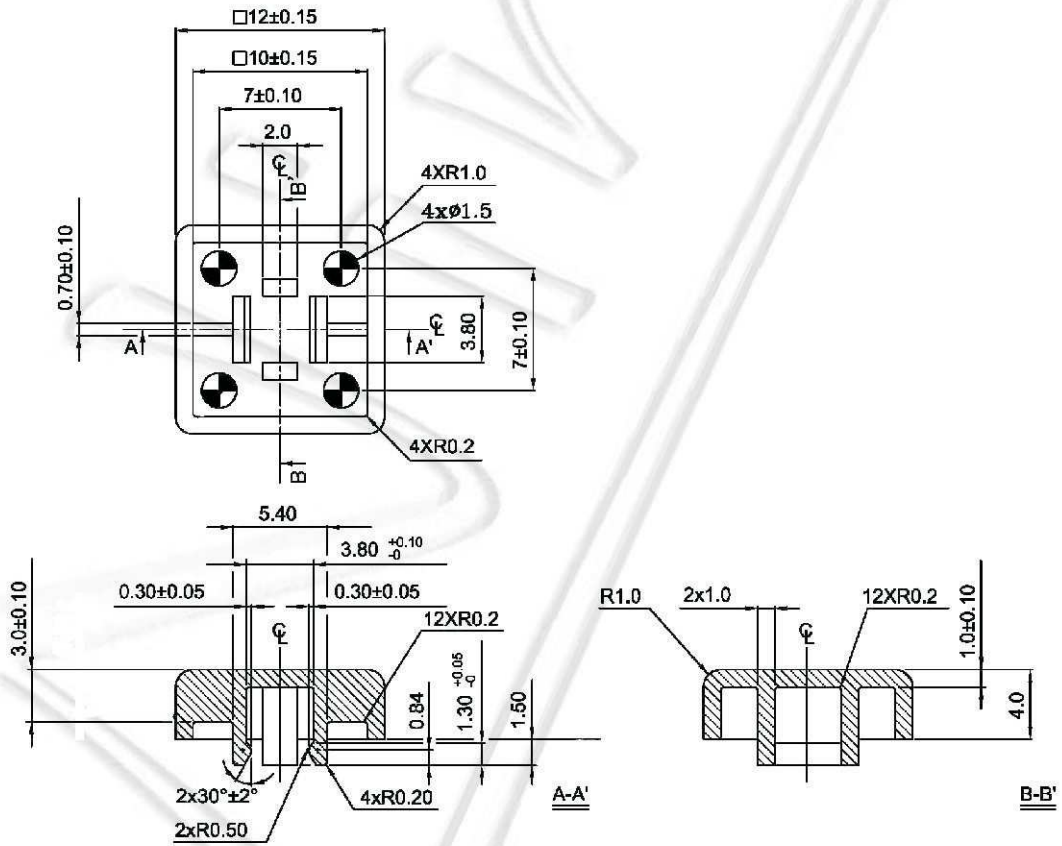

HESTORE.HU

elektronikai alkatrész áruház

EN: This Datasheet is presented by the manufacturer.

Please visit our website for pricing and availability at www.hestore.hu.

TACT Buttons for Switches 12 x 12 mm

TACT-2BSRD

- Colour:
 GY – grey
 SM – salmon
 GN – green
 YW – yellow
 BE – blue
 RD – red
 IY – ivory
 BK - black
- Button:
 S - square
 R – round
- TACT Buttons

TACT-2BS

Ninigi

D A T A S H E E T T

TACT Buttons for Switches 12 x 12 mm