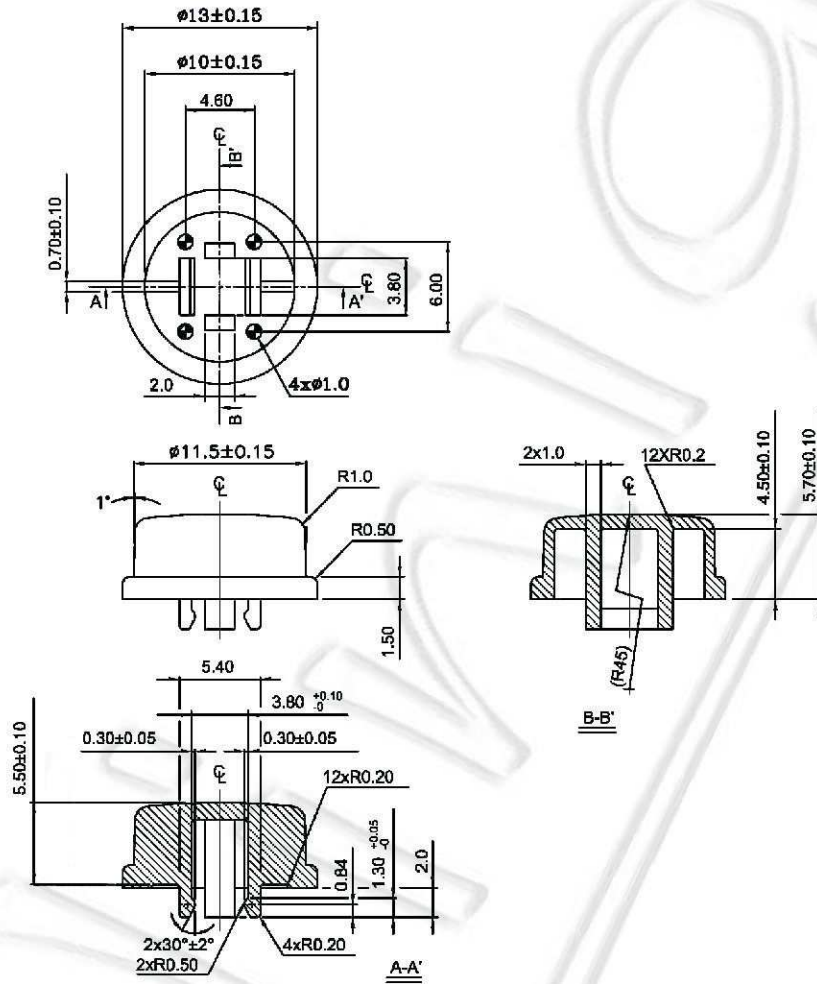

HESTORE.HU

elektronikai alkatrész áruház

EN: This Datasheet is presented by the manufacturer.

Please visit our website for pricing and availability at www.hestore.hu.

TACT Buttons for Switches 12 x 12 mm

TACT-2BSRD

- Colour:
 GY – grey
 SM – salmon
 GN – green
 YW – yellow
 BE – blue
 RD – red
 IY – ivory
 BK - black
- Button:
 S - square
 R – round
- TACT Buttons

TACT-2BS

Ninigi

D A T A S H E E T T

TACT Buttons for Switches 12 x 12 mm