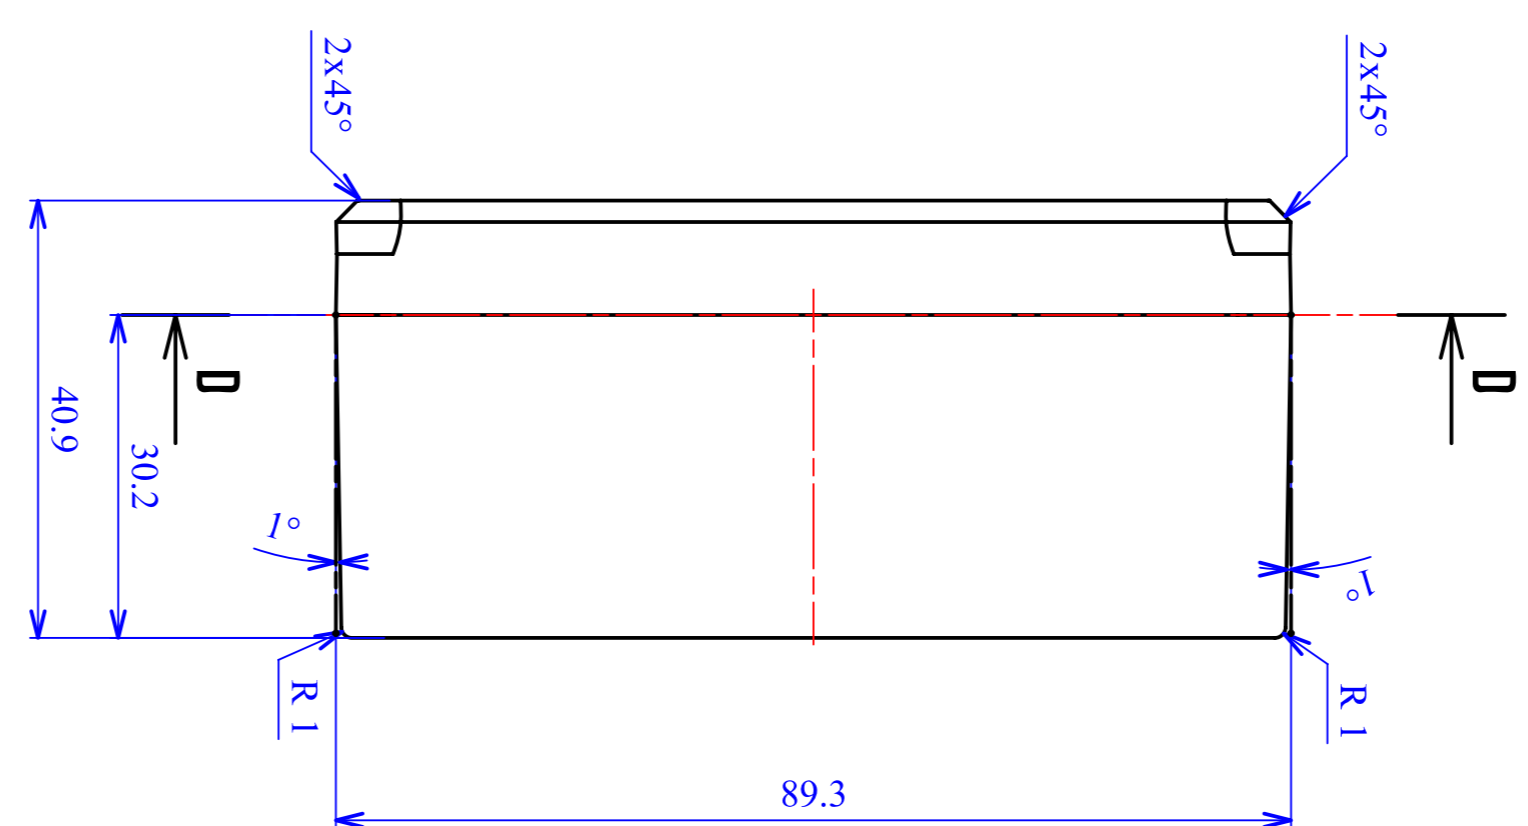

HESTORE.HU

elektronikai alkatrész áruház

EN: This Datasheet is presented by the manufacturer.

Please visit our website for pricing and availability at www.hestore.hu.

A - A

B - B

4x Ø 7.3

4x Ø 3.9

2.7

2.7

76.9

89.3

61.8

6.2

6.2

74.2