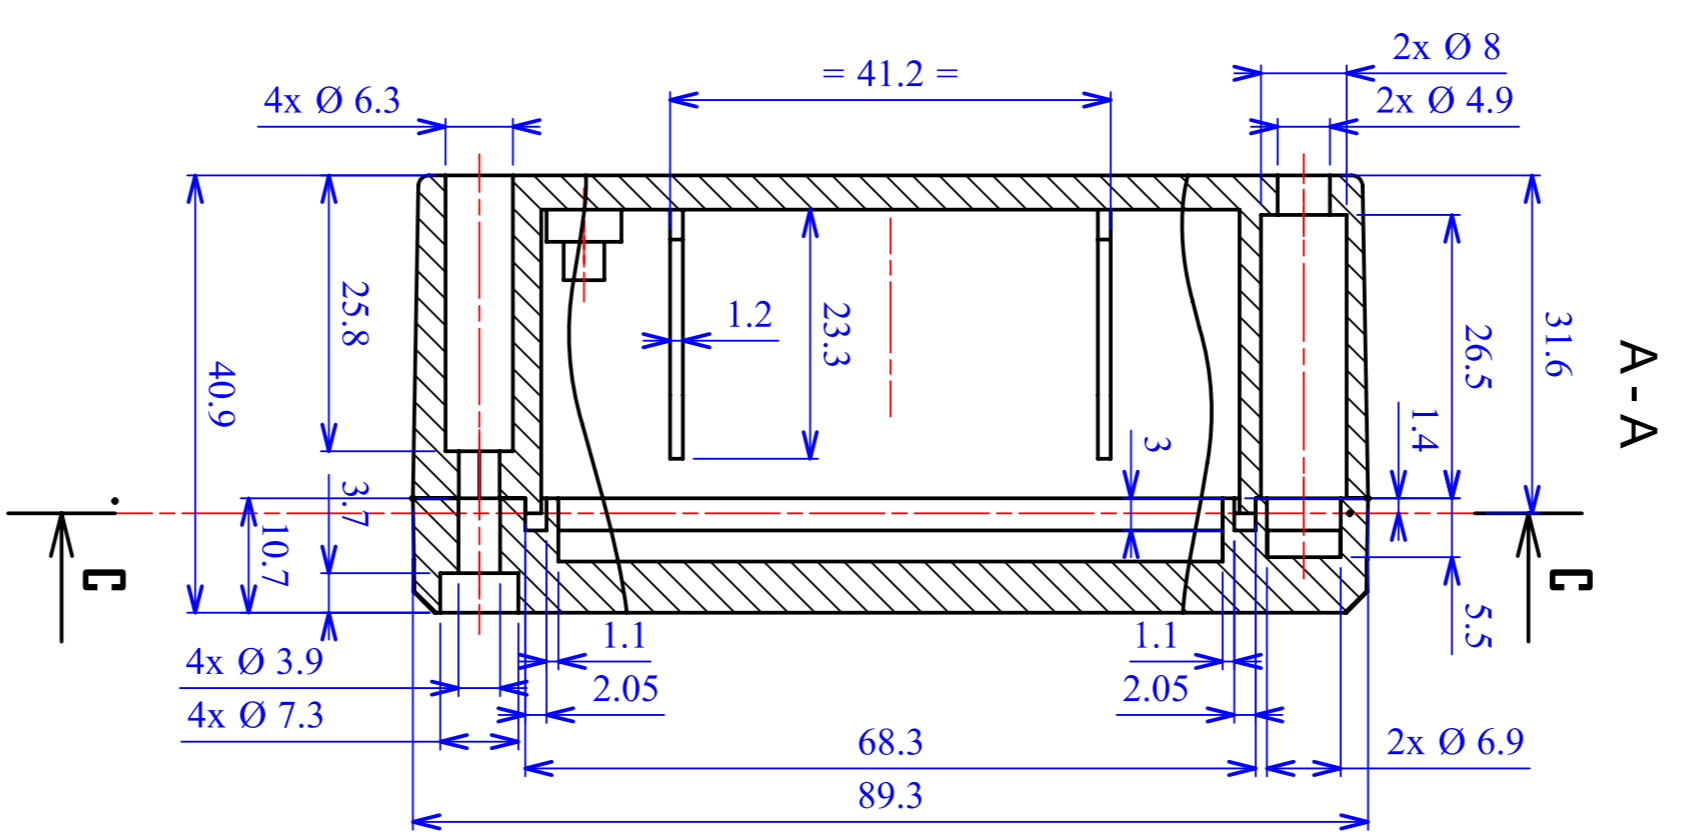

HESTORE.HU

elektronikai alkatrész áruház

EN: This Datasheet is presented by the manufacturer.

Please visit our website for pricing and availability at www.hestore.hu.

A - A

B - B

4x Ø 7.3

4x Ø 3.9

2.7

2.7

76.9

89.3

61.8

6.2

6.2

74.2