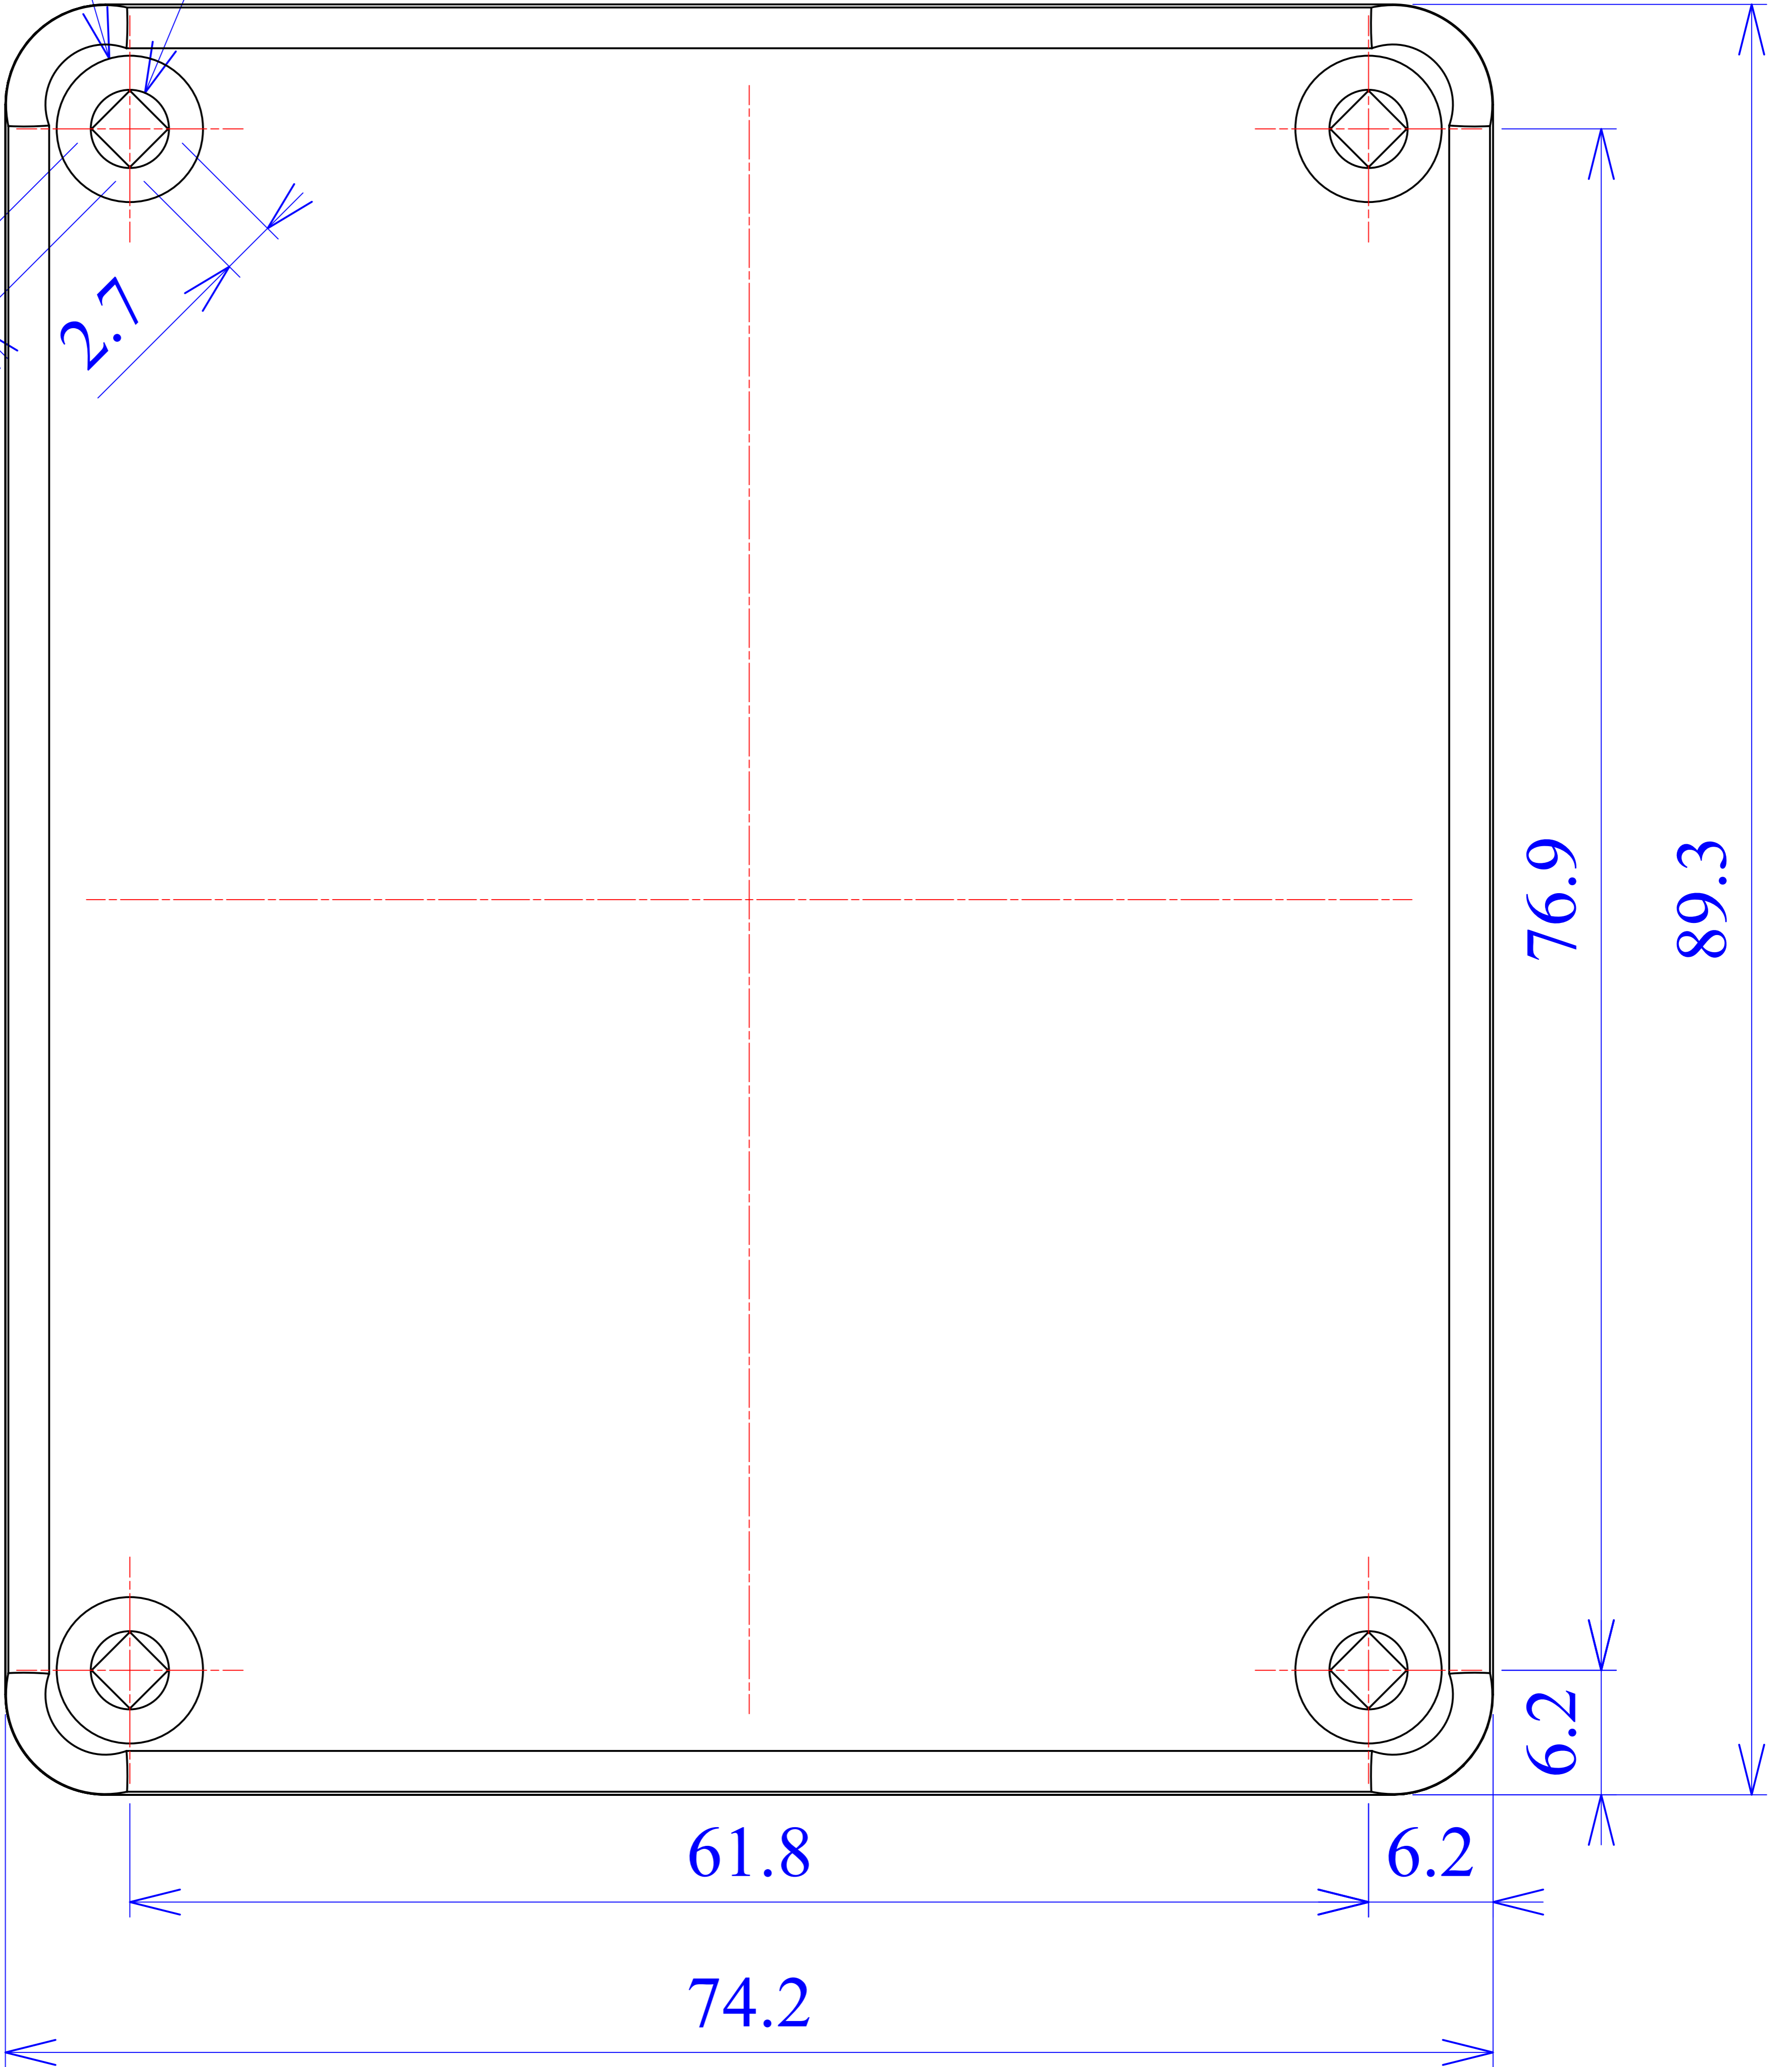

HESTORE.HU

elektronikai alkatrész áruház

EN: This Datasheet is presented by the manufacturer.

Please visit our website for pricing and availability at www.hestore.hu.

A - A

B - B

4x Ø 7.3

4x Ø 3.9

2.7

2.7

76.9

89.3

61.8

6.2

6.2

74.2