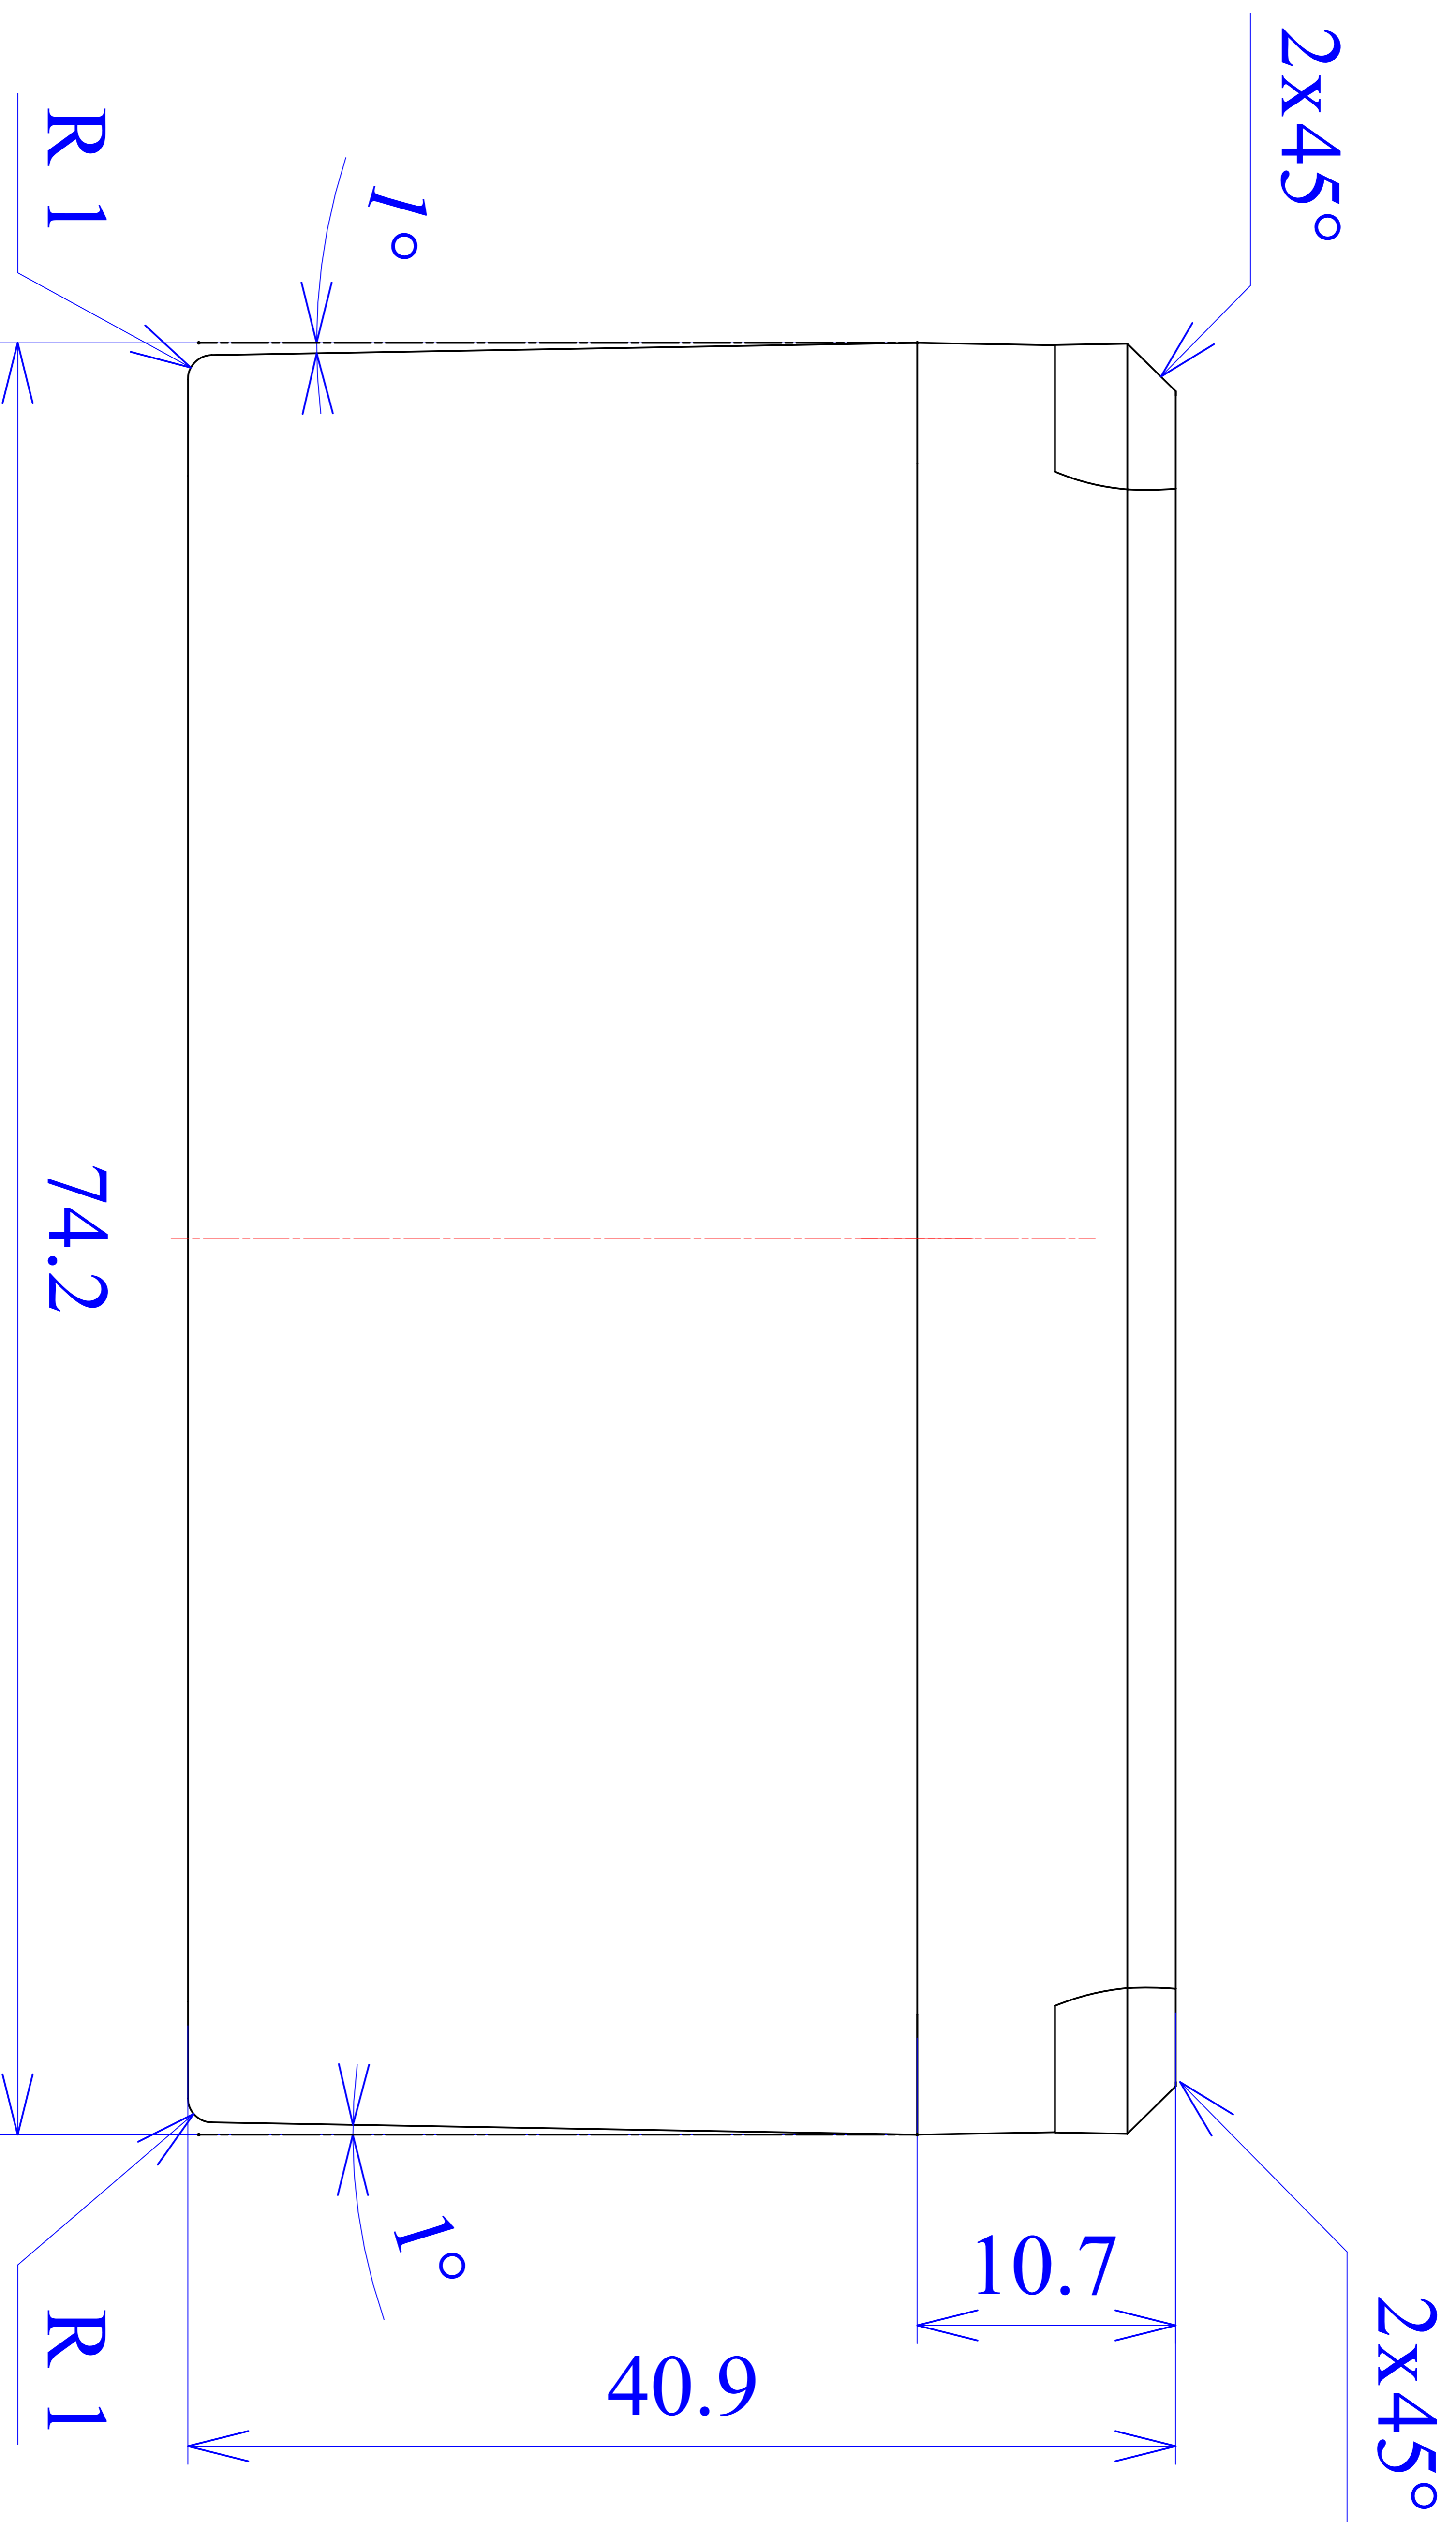

HESTORE.HU

elektronikai alkatrész áruház

EN: This Datasheet is presented by the manufacturer.

Please visit our website for pricing and availability at www.hestore.hu.

A - A

B - B

4x Ø 7.3

4x Ø 3.9

2.7

2.7

76.9

89.3

61.8

6.2

6.2

74.2