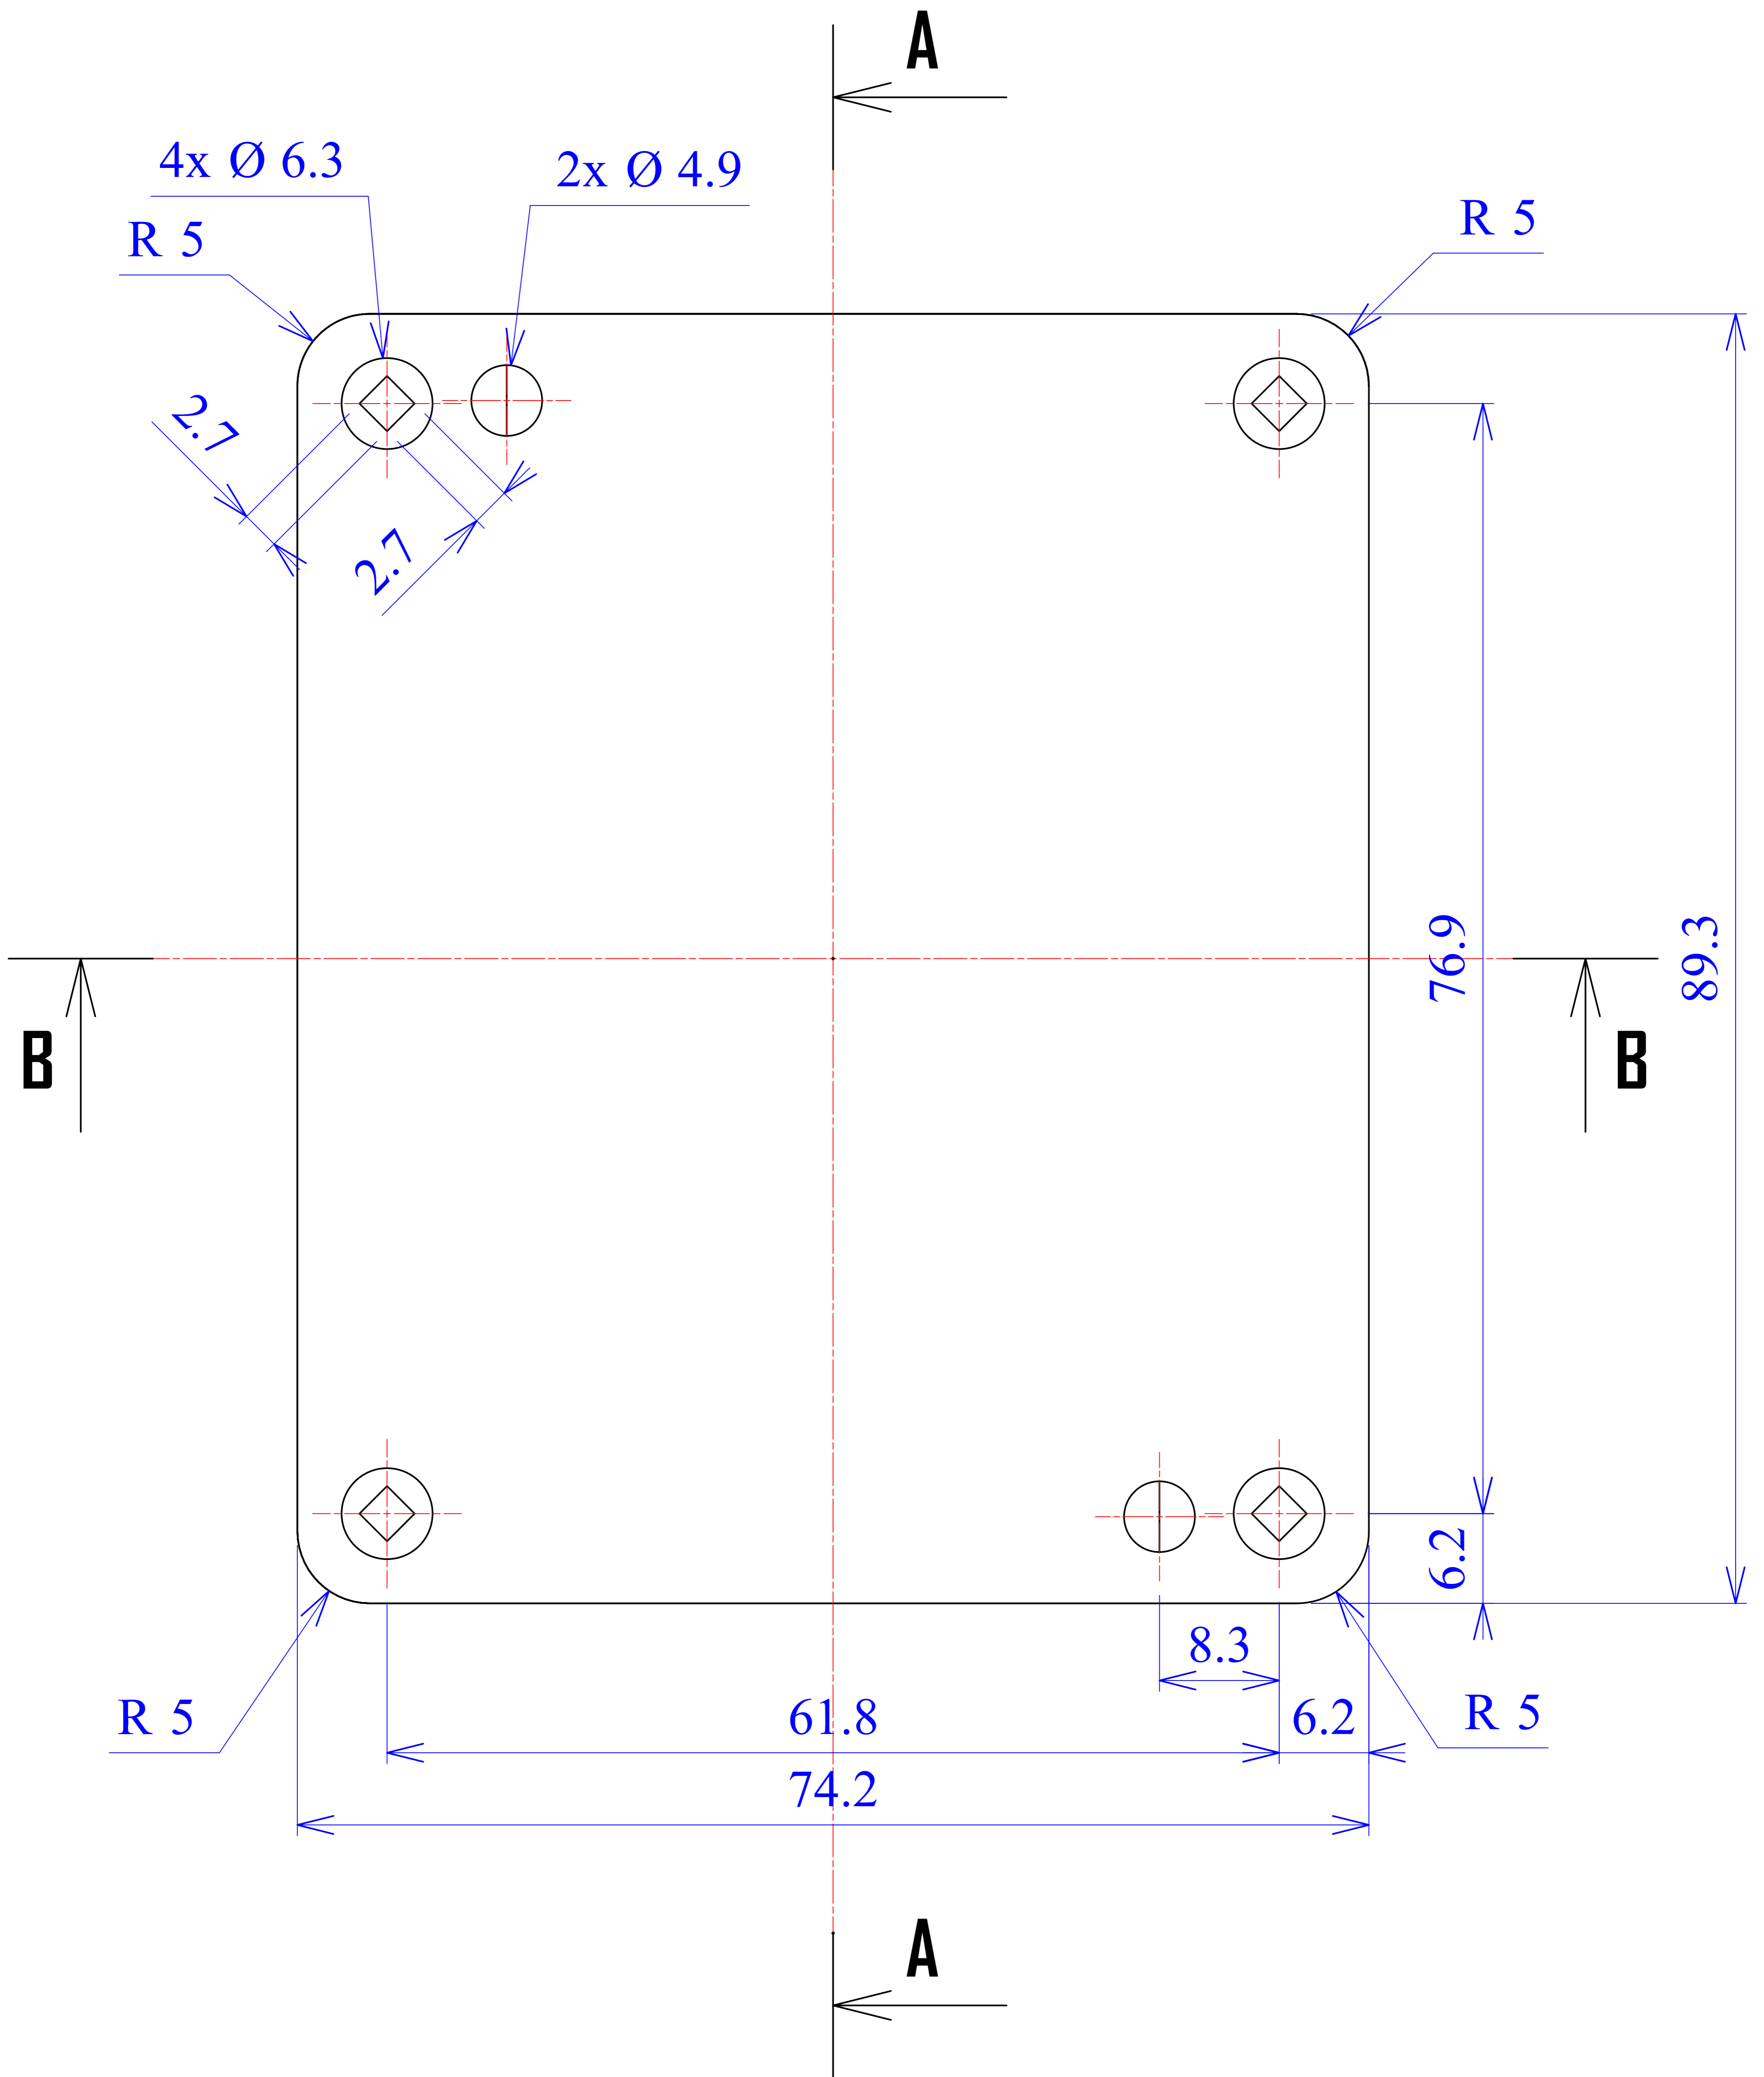

HESTORE.HU

elektronikai alkatrész áruház

EN: This Datasheet is presented by the manufacturer.

Please visit our website for pricing and availability at www.hestore.hu.

A - A

B - B

4x Ø 7.3

4x Ø 3.9

2.7

2.7

76.9

89.3

61.8

6.2

6.2

74.2