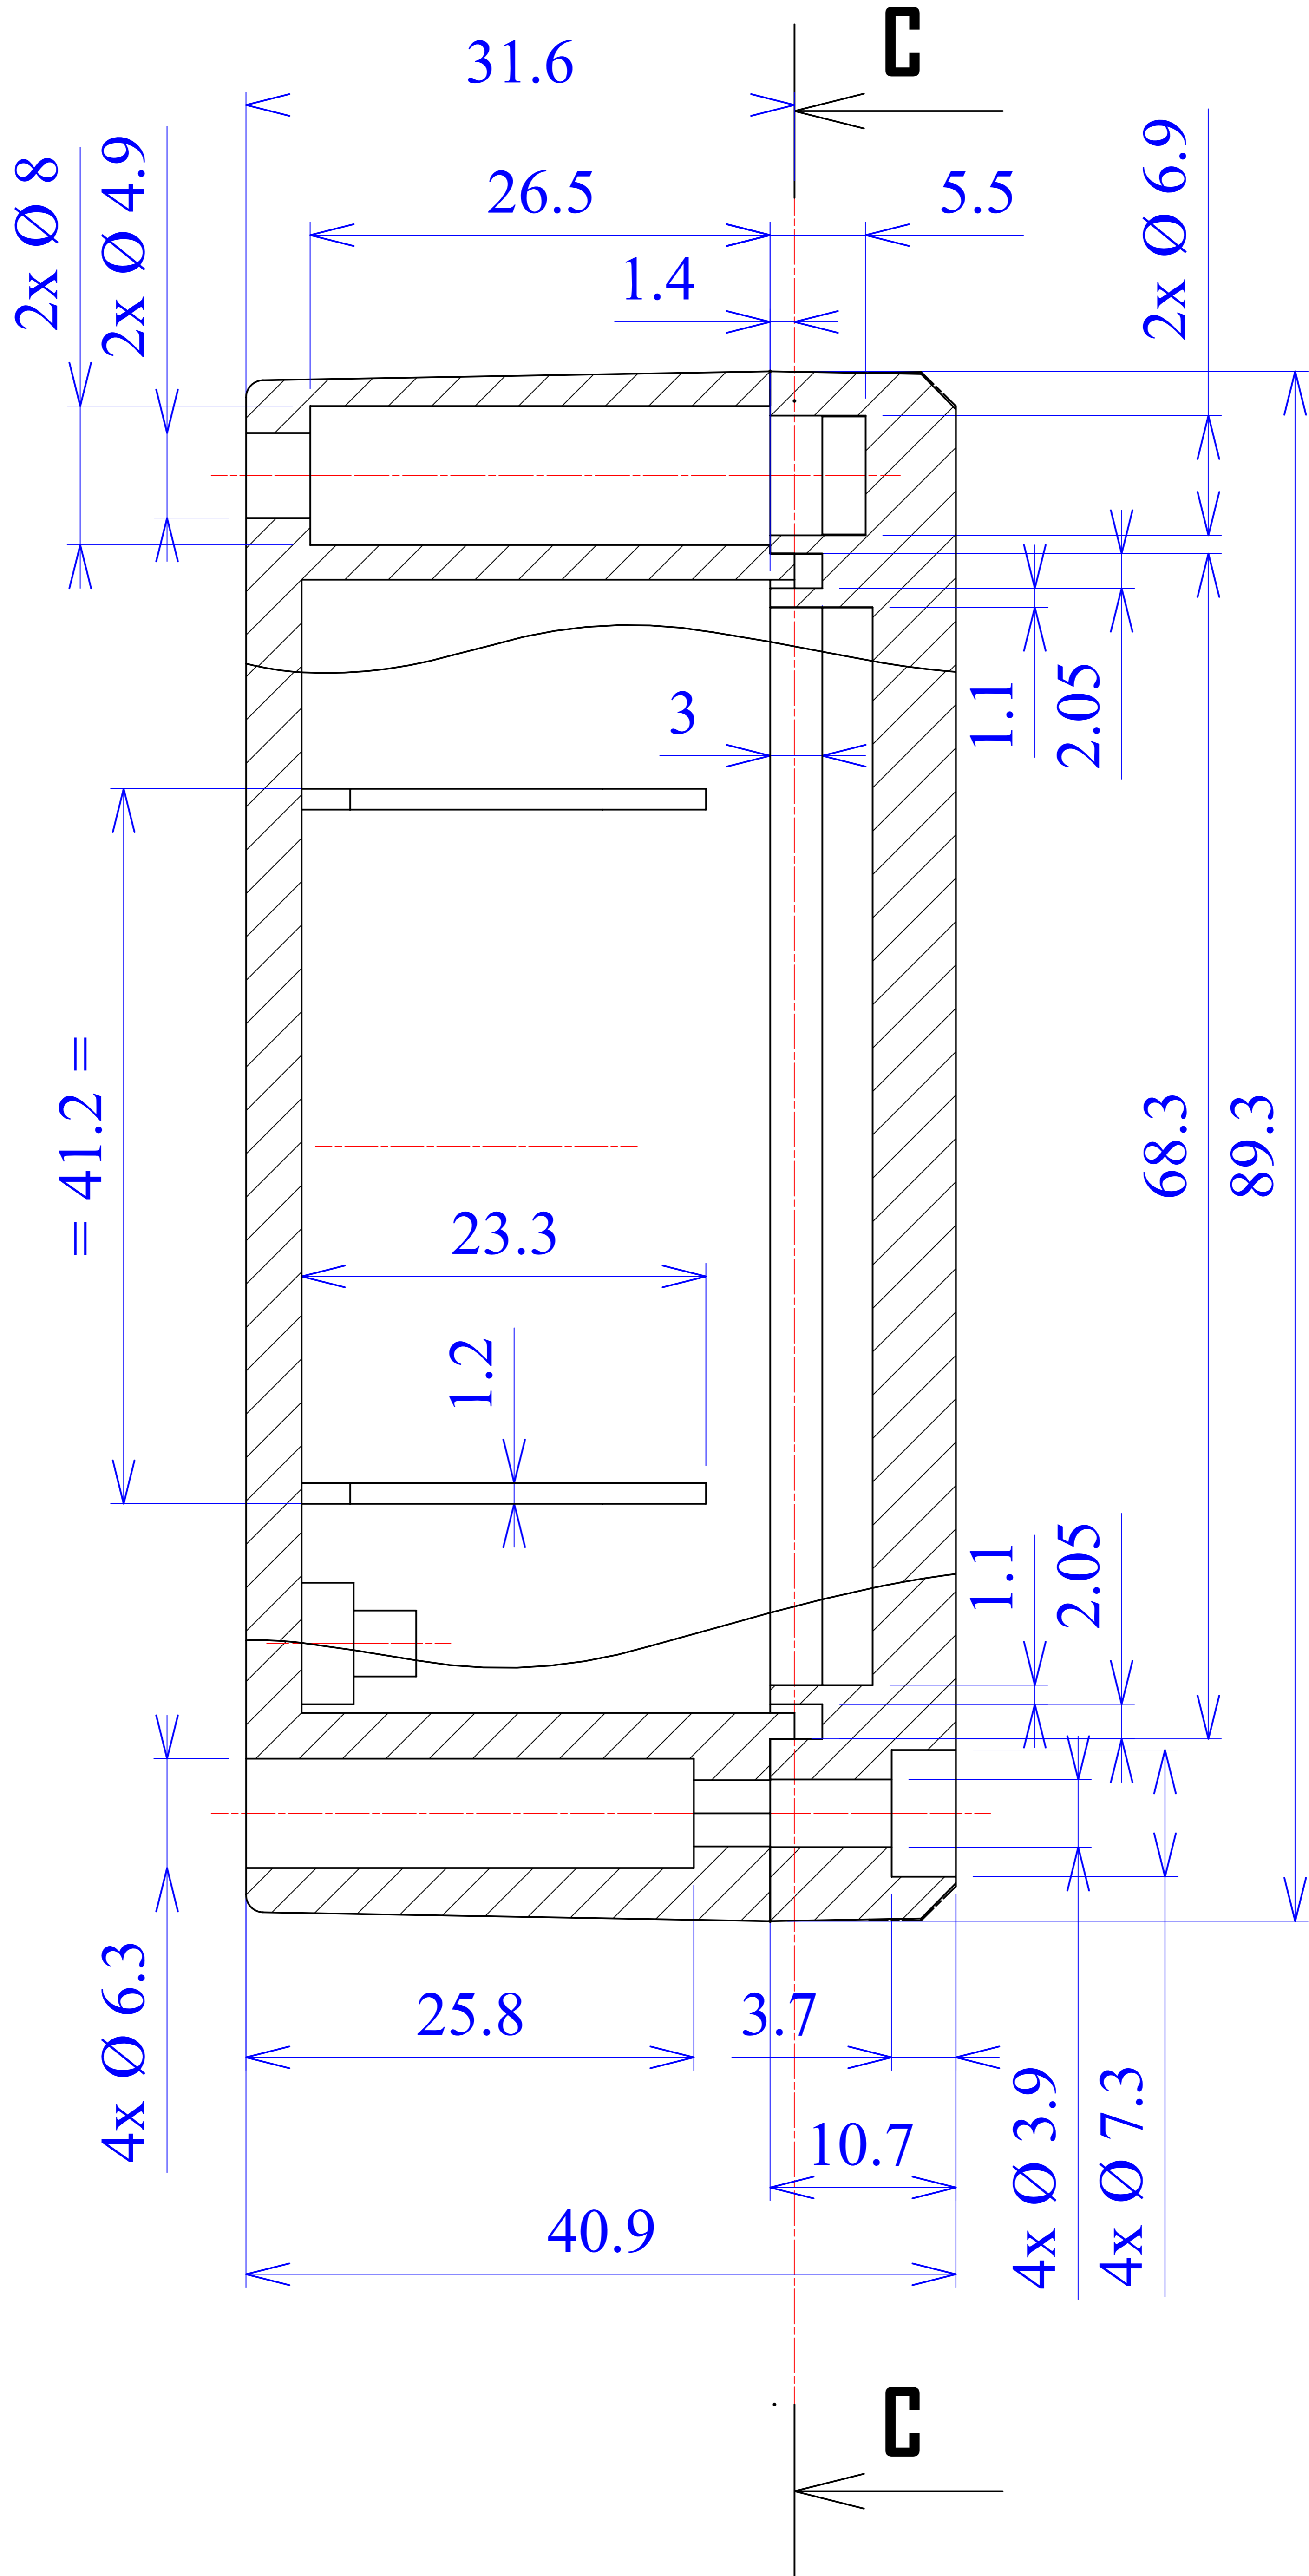

HESTORE.HU

elektronikai alkatrész áruház

EN: This Datasheet is presented by the manufacturer.

Please visit our website for pricing and availability at www.hestore.hu.

A - A

B - B

4x Ø 7.3

4x Ø 3.9

2.7

2.7

76.9

89.3

61.8

6.2

6.2

74.2