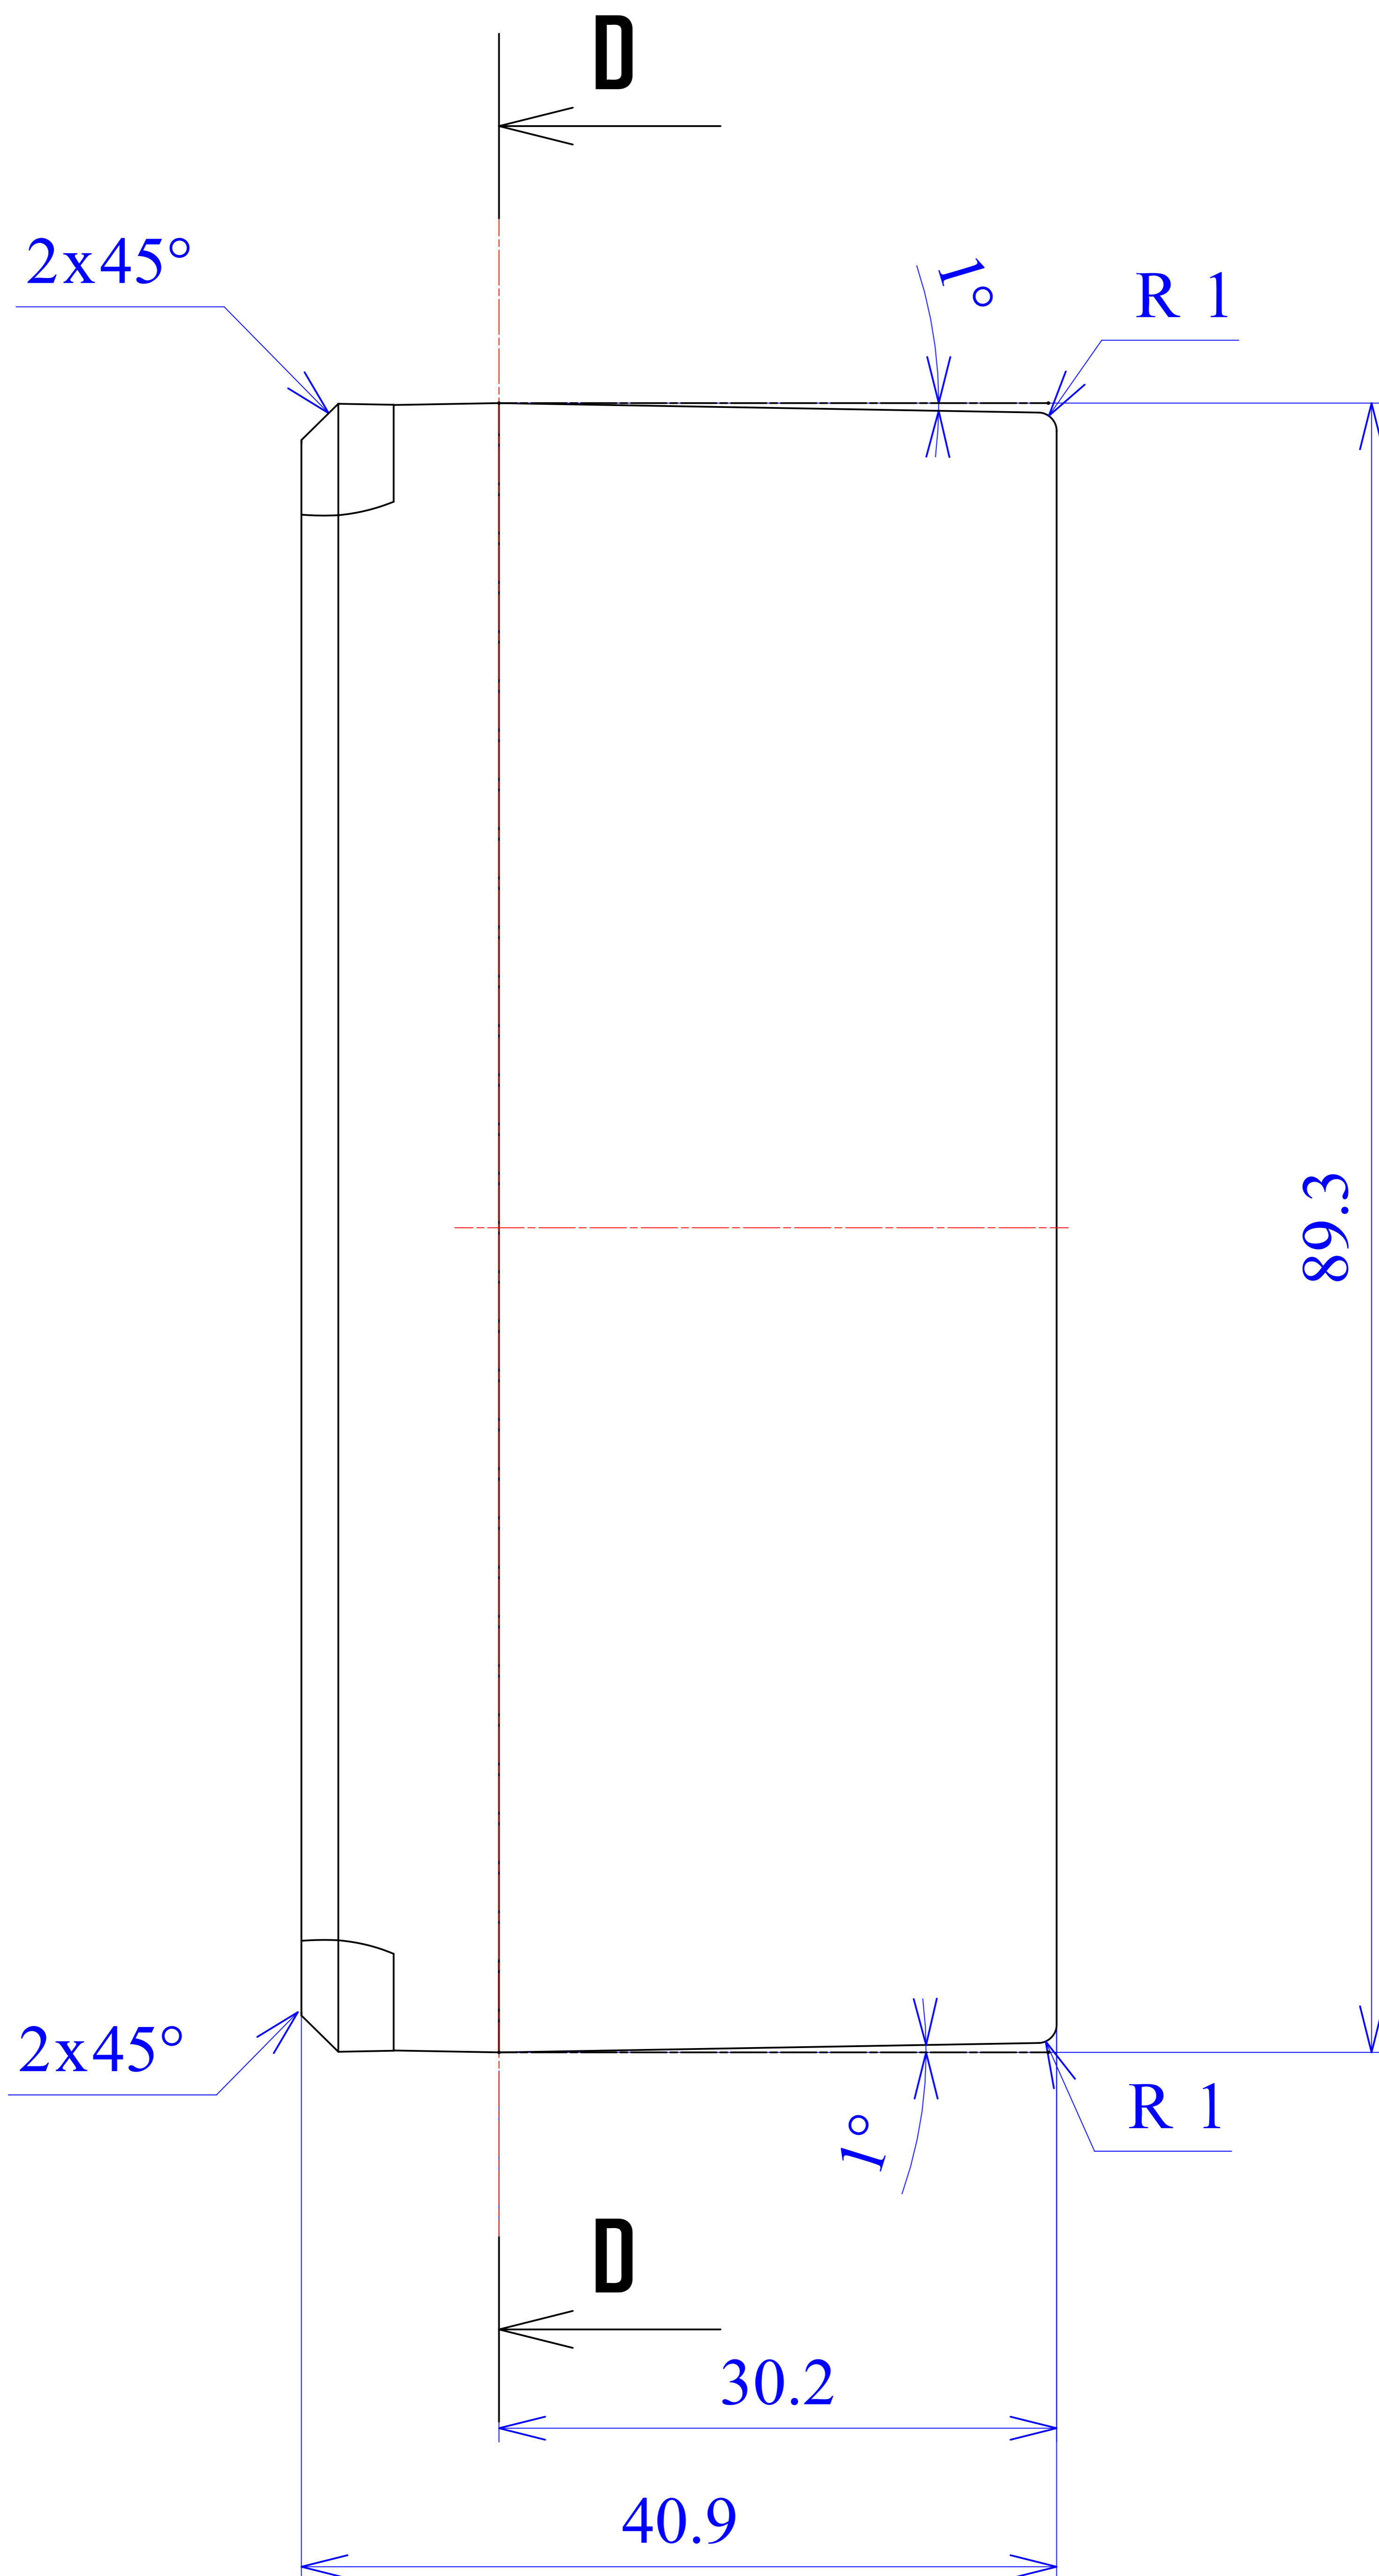

HESTORE.HU

elektronikai alkatrész áruház

EN: This Datasheet is presented by the manufacturer.

Please visit our website for pricing and availability at www.hestore.hu.

A - A

B - B

4x Ø 7.3

4x Ø 3.9

2.7

2.7

76.9

89.3

61.8

6.2

6.2

74.2