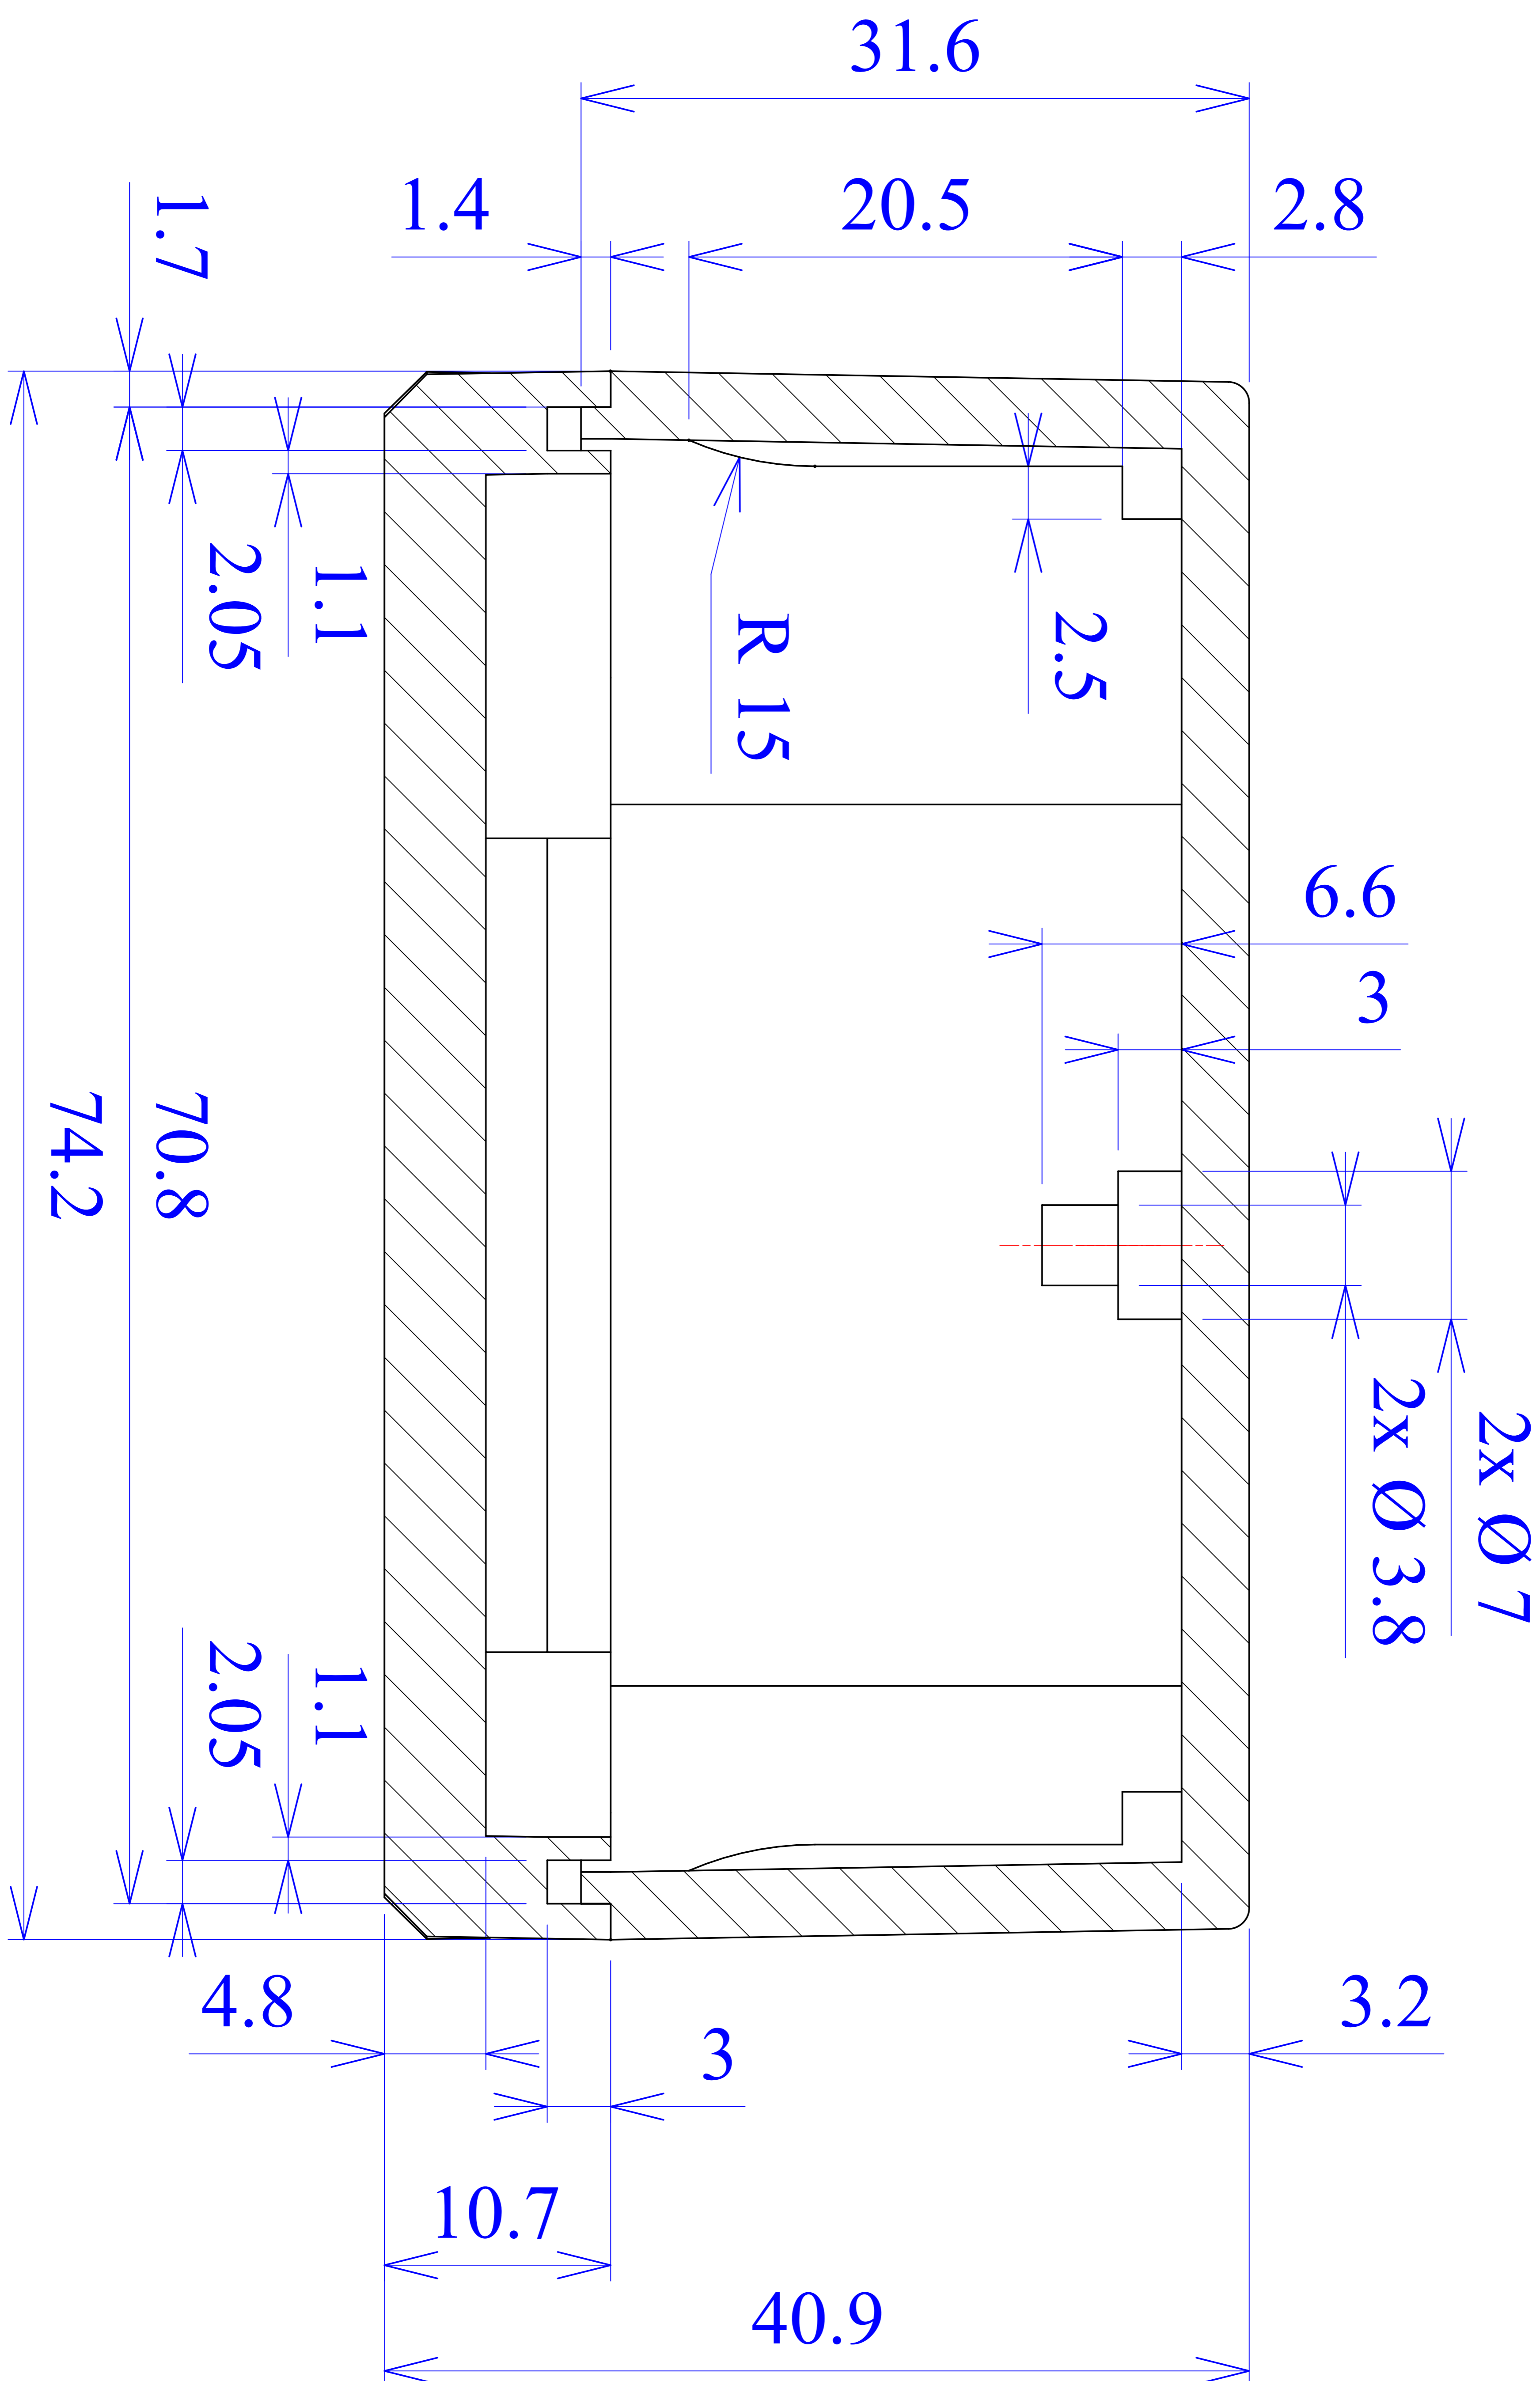

HESTORE.HU

elektronikai alkatrész áruház

EN: This Datasheet is presented by the manufacturer.

Please visit our website for pricing and availability at www.hestore.hu.

A - A

B - B

4x Ø 7.3

4x Ø 3.9

2.7

2.7

76.9

89.3

61.8

6.2

6.2

74.2