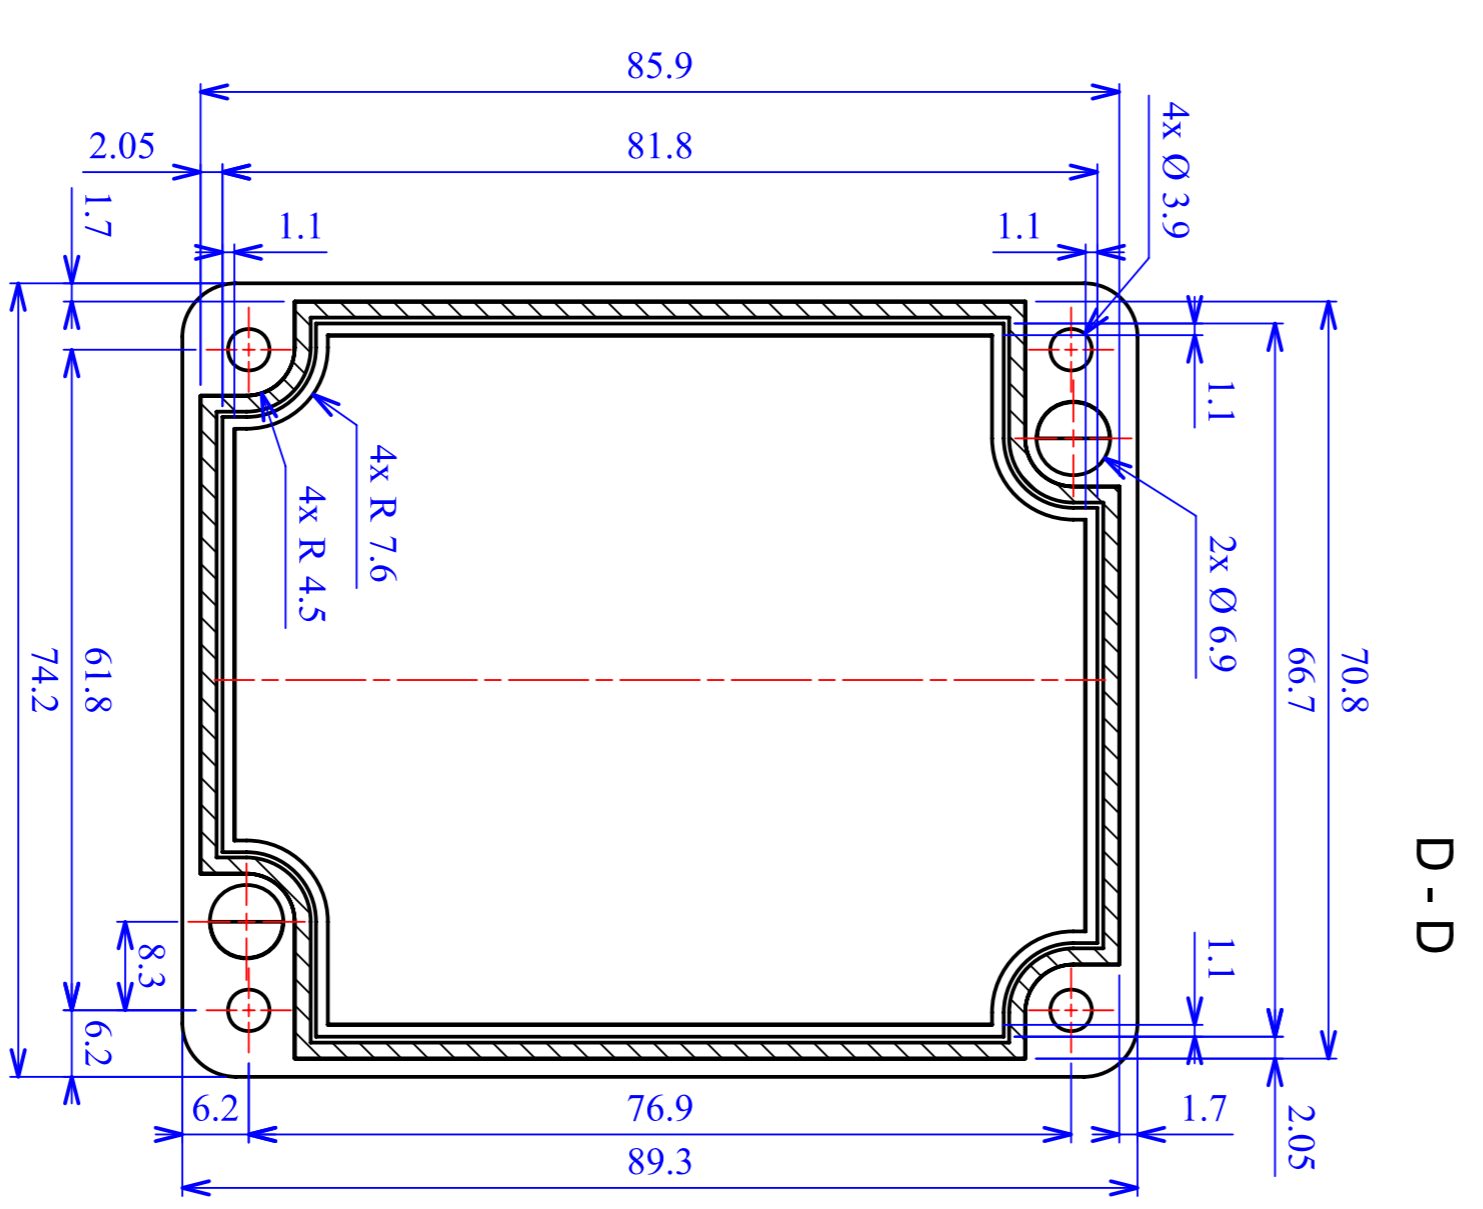

HESTORE.HU

elektronikai alkatrész áruház

EN: This Datasheet is presented by the manufacturer.

Please visit our website for pricing and availability at www.hestore.hu.

A - A

B - B

4x Ø 7.3

4x Ø 3.9

2.7

2.7

76.9

89.3

61.8

6.2

6.2

74.2