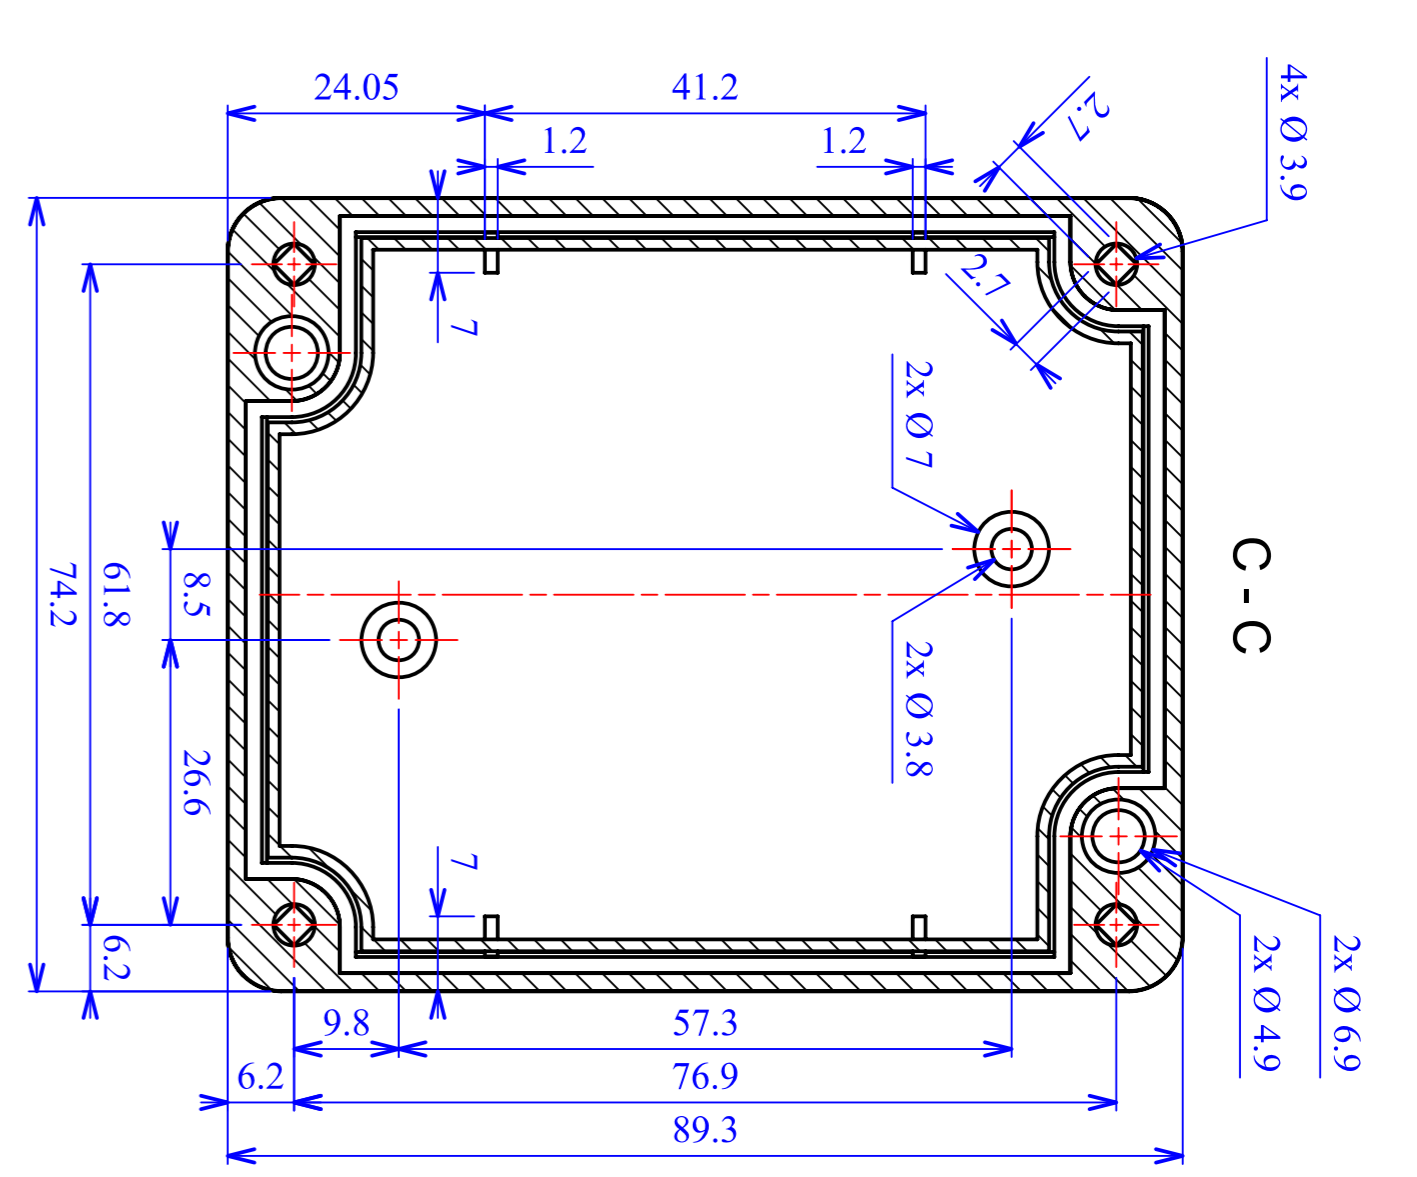

HESTORE.HU

elektronikai alkatrész áruház

EN: This Datasheet is presented by the manufacturer.

Please visit our website for pricing and availability at www.hestore.hu.

A - A

B - B

4x Ø 7.3

4x Ø 3.9

2.7

2.7

76.9

89.3

61.8

6.2

6.2

74.2