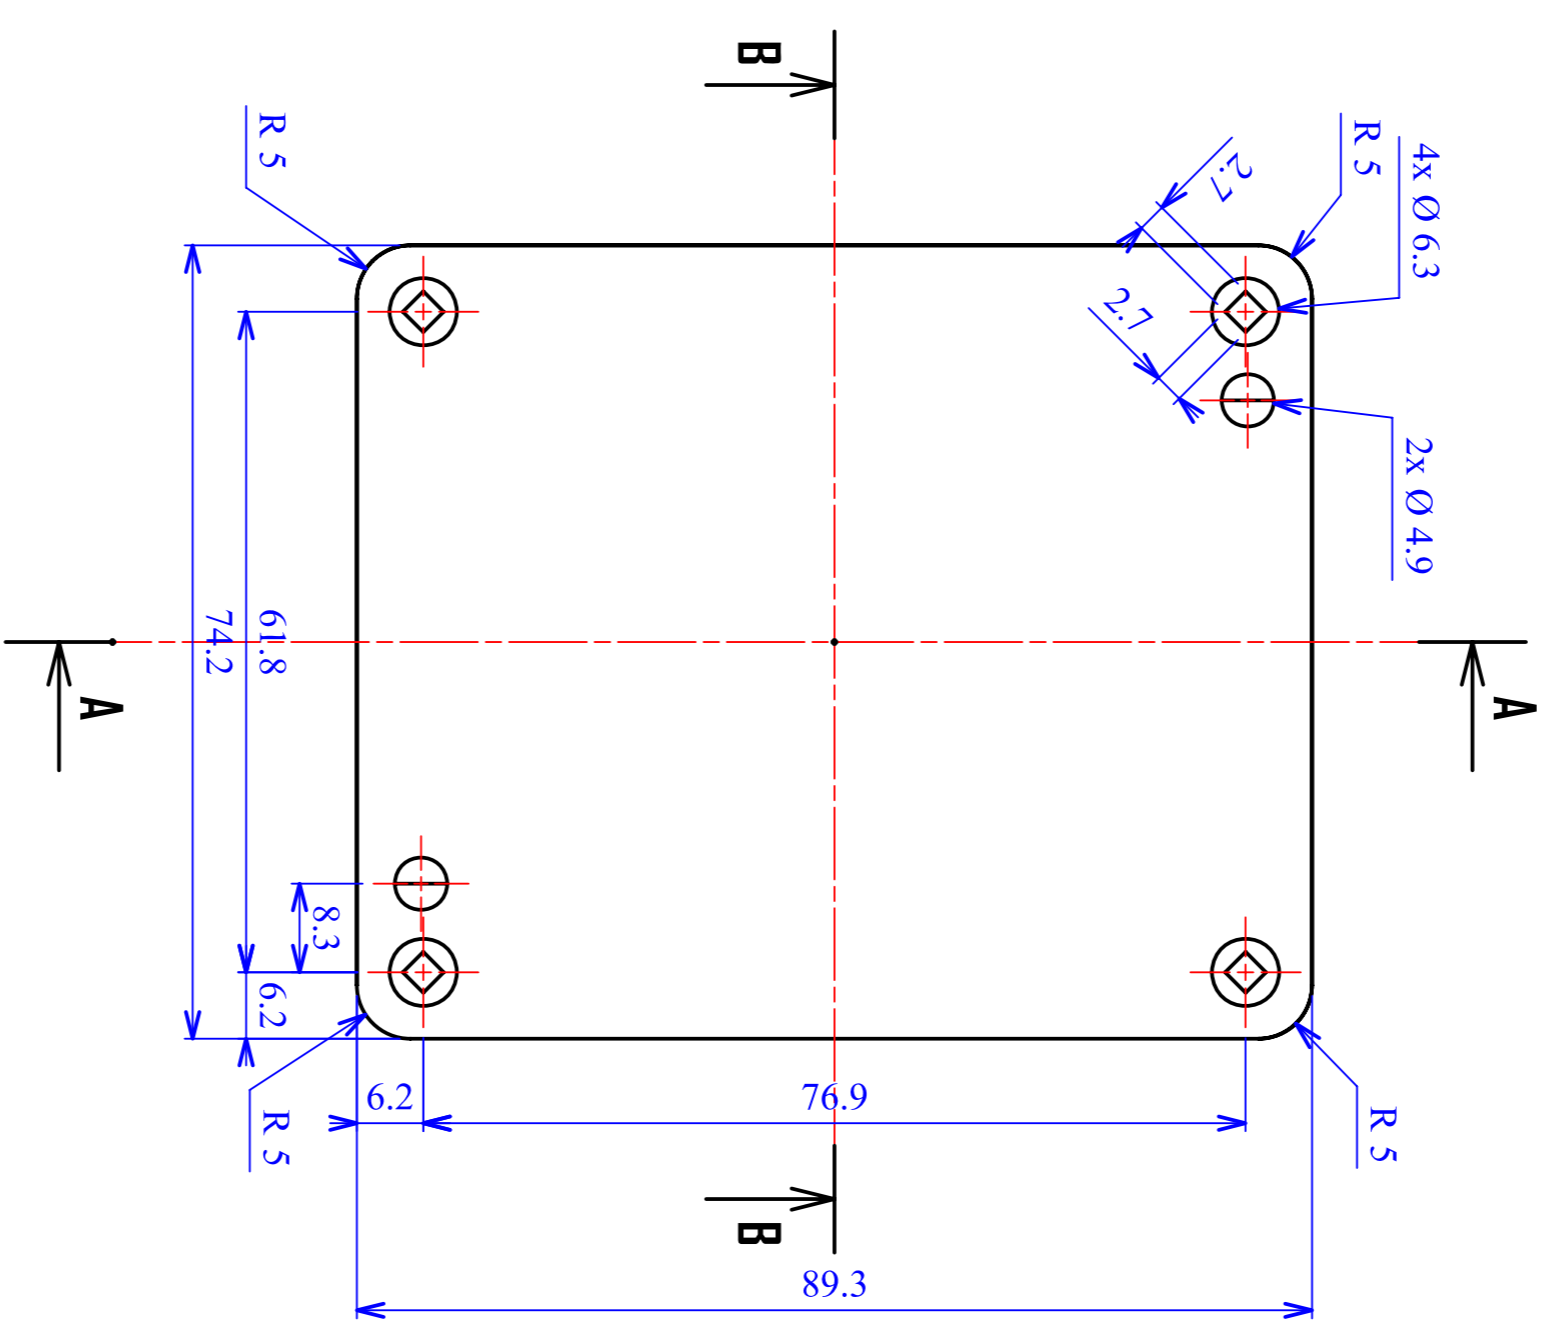

HESTORE.HU

elektronikai alkatrész áruház

EN: This Datasheet is presented by the manufacturer.

Please visit our website for pricing and availability at www.hestore.hu.

A - A

B - B

4x Ø 7.3

4x Ø 3.9

2.7

2.7

76.9

89.3

61.8

6.2

6.2

74.2