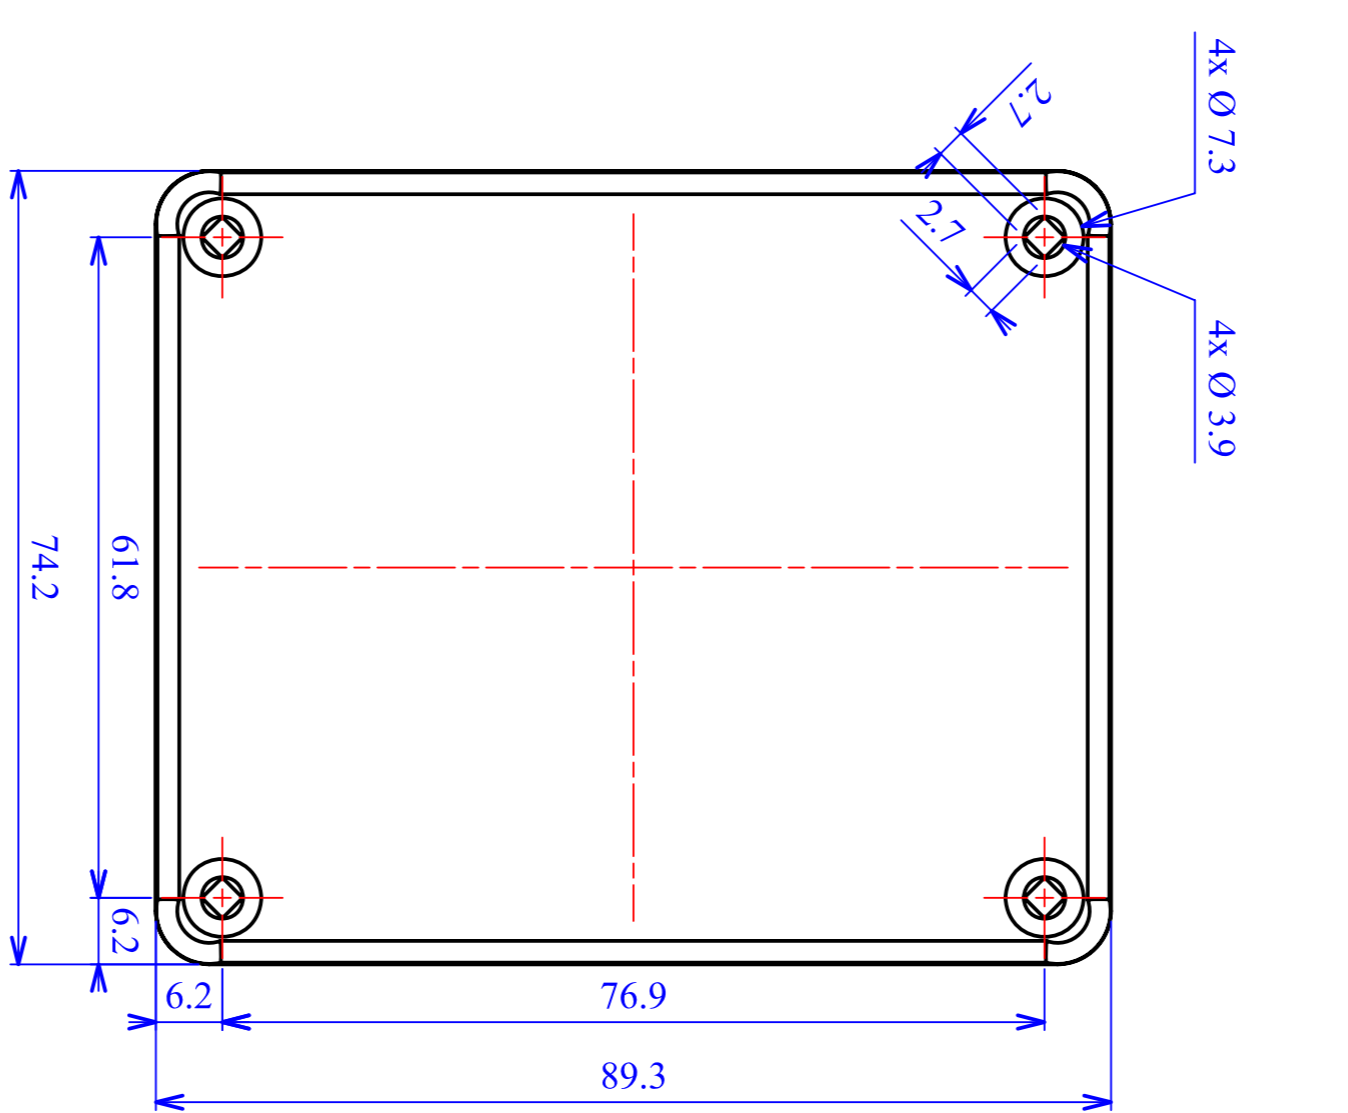

HESTORE.HU

elektronikai alkatrész áruház

EN: This Datasheet is presented by the manufacturer.

Please visit our website for pricing and availability at www.hestore.hu.

A - A

B - B

4x Ø 7.3

4x Ø 3.9

2.7

2.7

76.9

89.3

61.8

6.2

6.2

74.2