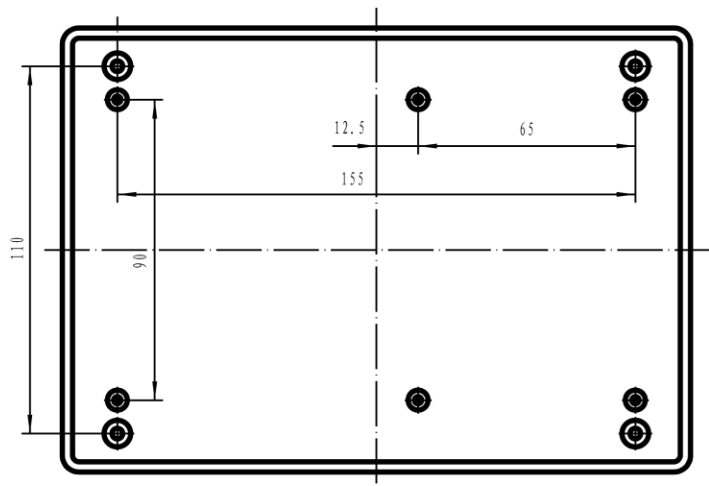

CP-18-34

Colour : grey (mat)
Material : ABS

combiplast