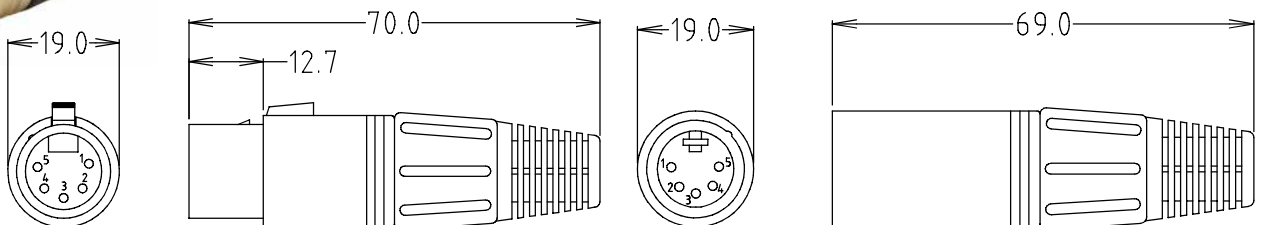

**FC6160** - 5 PIN MALE XLR PLUG 5APM/M  
**FC6161** - 5 PIN MALE XLR PLUG 5APM/BM

**FC6180** - 7 PIN MALE PLUG 7APM/M

TYPICAL DIMENSIONS

APF

APM