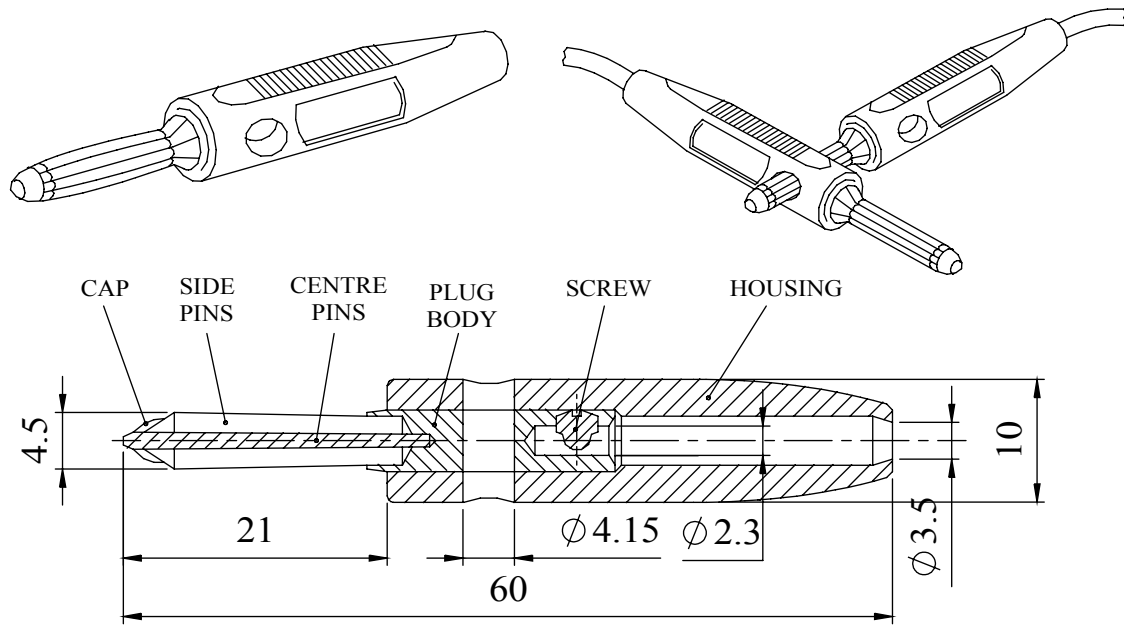

HESTORE.HU

elektronikai alkatrész áruház

EN: This Datasheet is presented by the manufacturer.

Please visit our website for pricing and availability at www.hestore.hu.

This side stackable plug has a screw connection for the lead wire and a push-on pliable PVC moulding. The conductor and outside diameter cable entry sizes are designed to suit PVC or silicone rubber flexible test cables up to 2,5mm².

MATERIAL

CAP : Brass
 SIDE PINS : Brass
 CENTRE PIN : Brass
 PLUG BODY : Brass
 HOUSING : PVC 36/20(000-050-0000)
 SCREW : Brass, M3,5x0,6
 PLATING - BRIGHT NICKEL Over Copper

RATING : 16 Amps
 RATED VOLTAGE: 50V

Dimensions

COLOUR	ORDER CODE
BLACK	555-0100
BLUE	555-0200
BROWN	555-0300
GREEN	555-0400
RED	555-0500
WHITE	555-0600
YELLOW	555-0700

BUNCH PIN SIDE STACKABLE PLUG

Tel No. +44(0)1724 273200 Website www.dem-uk.com

UNLESS OTHERWISE SPECIFIED:
 DIMENSIONS ARE IN MILLIMETRES
 LINEAR TOLERANCE:
NO DECIMAL PLACES ±0.5mm
1 DECIMAL PLACE ±0.25mm
2 DECIMAL PLACES ±0.125mm
 ANGULAR TOLERANCE: ±1°

FINISH	SEE NOTE	DEBURR AND BREAK SHARP EDGES
MATERIAL	SEE NOTE	