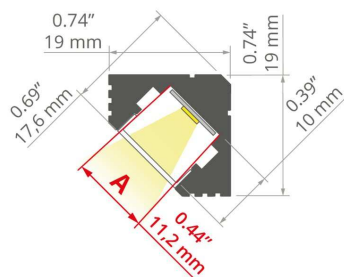

## MOUNTING

- to the surface, using dedicated accessories, mounting adhesive or double-sided adhesive tape
- easy assembly and disassembly by snapping in and out

## ADDITIONAL INFORMATION

- standard lengths of KLUŚ profiles and covers: 1000 mm (tolerance ± 1.5 mm) and 2005 mm / 3010 mm (tolerance + 5 mm); for selected covers: 6050 mm, 10050 mm (tolerance + 5 mm)
- when choosing a different length of profiles / covers than available in the standard, you should additionally choose the cutting service at KLUŚ

## TECHNICAL SPECIFICATIONS

Material	aluminum
Possible fixture IP	20, 67
Possible fixture shapes	linear
Profile cross-section	angled
Width	19 mm
Height	19 mm
LED gluing width A	11.2 mm
Number of LED strips A (8 mm wide)	1
Lighting at an angle	45
Possibility of obtaining a line of light	yes
Building type	Residential, Retail, HoReCa object, Entertainment/ Arts, Other
Facility zone	office, kitchen, bathroom, furniture, niche/cove, advertising / POS, shop windows and exhibition
Easy assembly and disassembly by snapping in and out	yes
Wire out end cap	yes