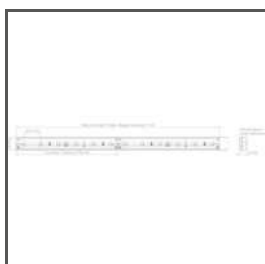

RELATED ACCESSORIES > RELATED LED > CRI 95+

WP-K-CR-1210-24V

KWP-CR-1210-24

Ref. arch WP-K-CR-1210-24V