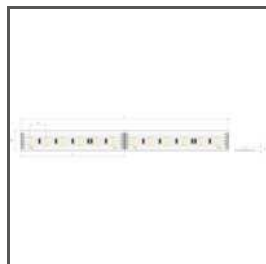

K-1920-120-RGB-24V
K-RGB-1920-120-24
Ref. arch K-1920-120-RGB-24V