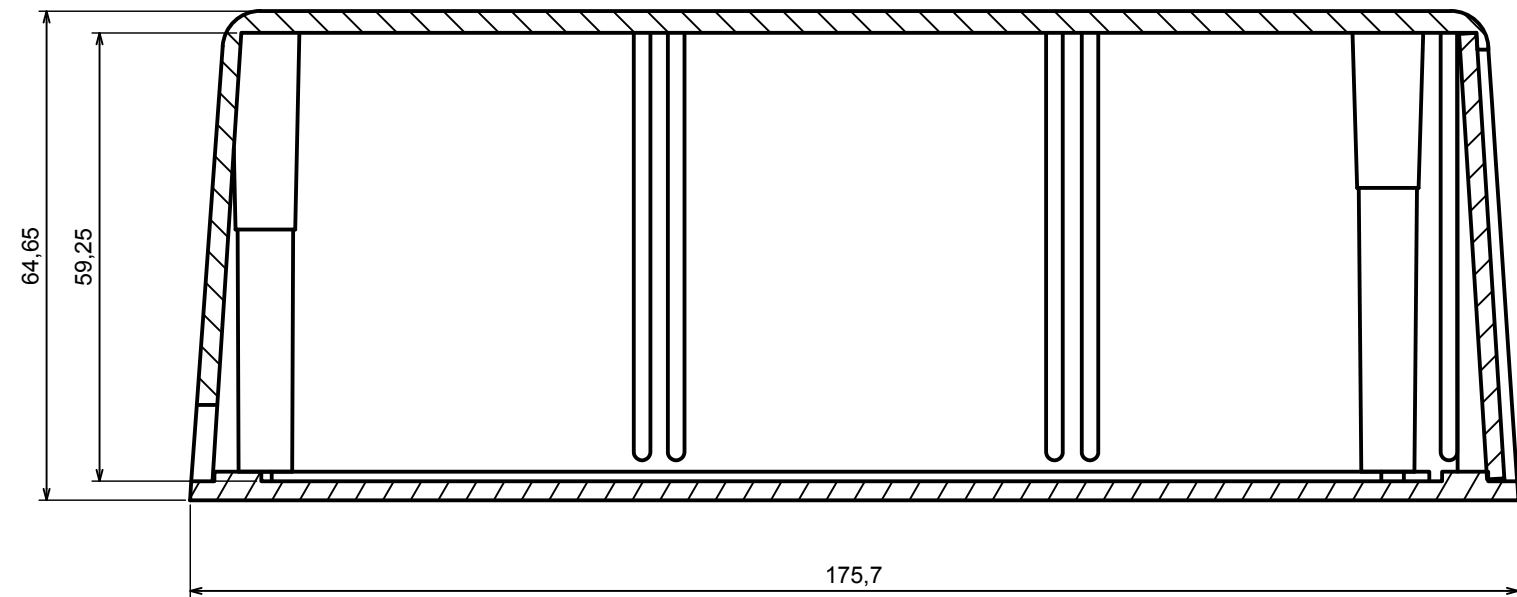

A-A

All rights reserved, Copyright Kradex 2017

Product model Enclosure Z18 - Assembly

Format: A3 Material: PS, ABS

Scale 1:1 Tolerance: +/- 0.8

All rights reserved, Copyright Kradox 2017		
Product model	Enclosure Z18 - Base	
Format: A3	Material: PS, ABS	
Scale 1:2	Tolerance: +/- 0.8	

A |

All rights reserved, Copyright Kradox 2017		
Product model	Enclosure Z18 - Cover	
Format: A3	Material: PS, ABS	
Scale 1:2	Tolerance: +/- 0.8	

All rights reserved, Copyright Kradox 2017		
Product model	Enclosure Z18 - Base	
Format: A3	Material: PS, ABS	
Scale 1:1	Tolerance: +/- 0.8	