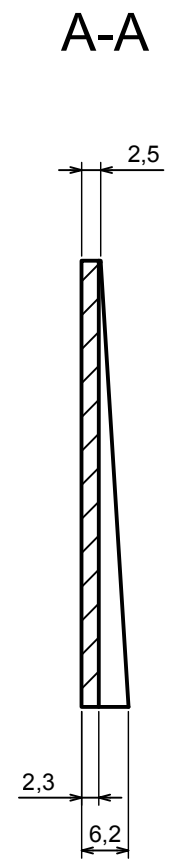

**HESTORE.HU**

elektronikai alkatrész áruház

**EN:** This Datasheet is presented by the manufacturer.

Please visit our website for pricing and availability at [www.hestore.hu](http://www.hestore.hu).

A |

A |

A-A

All rights reserved, Copyright Kradex 2017

Product model Enclosure Z18 - Assembly

Format: A3 Material: PS, ABS

Scale 1:1 Tolerance: +/- 0.8

All rights reserved, Copyright Kradox 2017		
Product model	Enclosure Z18 - Base	
Format: A3	Material: PS, ABS	
Scale 1:2	Tolerance: +/- 0.8	

A |

All rights reserved, Copyright Kradox 2017		
Product model	Enclosure Z18 - Cover	
Format: A3	Material: PS, ABS	
Scale 1:2	Tolerance: +/- 0.8	

All rights reserved, Copyright Kradox 2017		
Product model	Enclosure Z18 - Base	
Format: A3	Material: PS, ABS	
Scale 1:1	Tolerance: +/- 0.8	