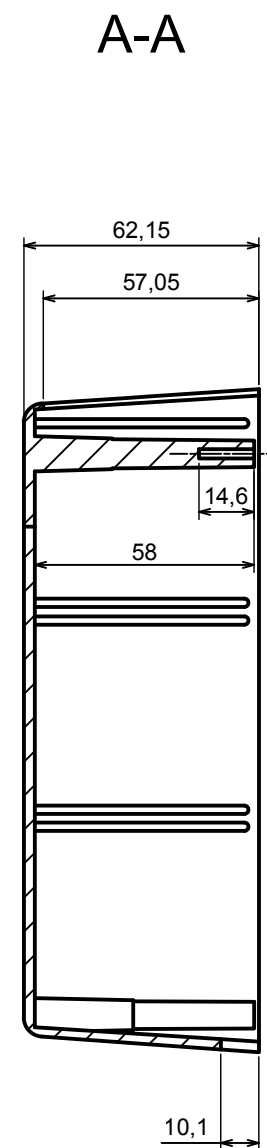

A-A

All rights reserved, Copyright Kradex 2017

Product model Enclosure Z18 - Assembly

Format: A3 Material: PS, ABS

Scale 1:1 Tolerance: +/- 0.8

All rights reserved, Copyright Kradox 2017		
Product model	Enclosure Z18 - Base	
Format: A3	Material: PS, ABS	
Scale 1:2	Tolerance: +/- 0.8	

A |

All rights reserved, Copyright Kradox 2017		
Product model	Enclosure Z18 - Cover	
Format: A3	Material: PS, ABS	
Scale 1:2	Tolerance: +/- 0.8	

All rights reserved, Copyright Kradox 2017		
Product model	Enclosure Z18 - Base	
Format: A3	Material: PS, ABS	
Scale 1:1	Tolerance: +/- 0.8	