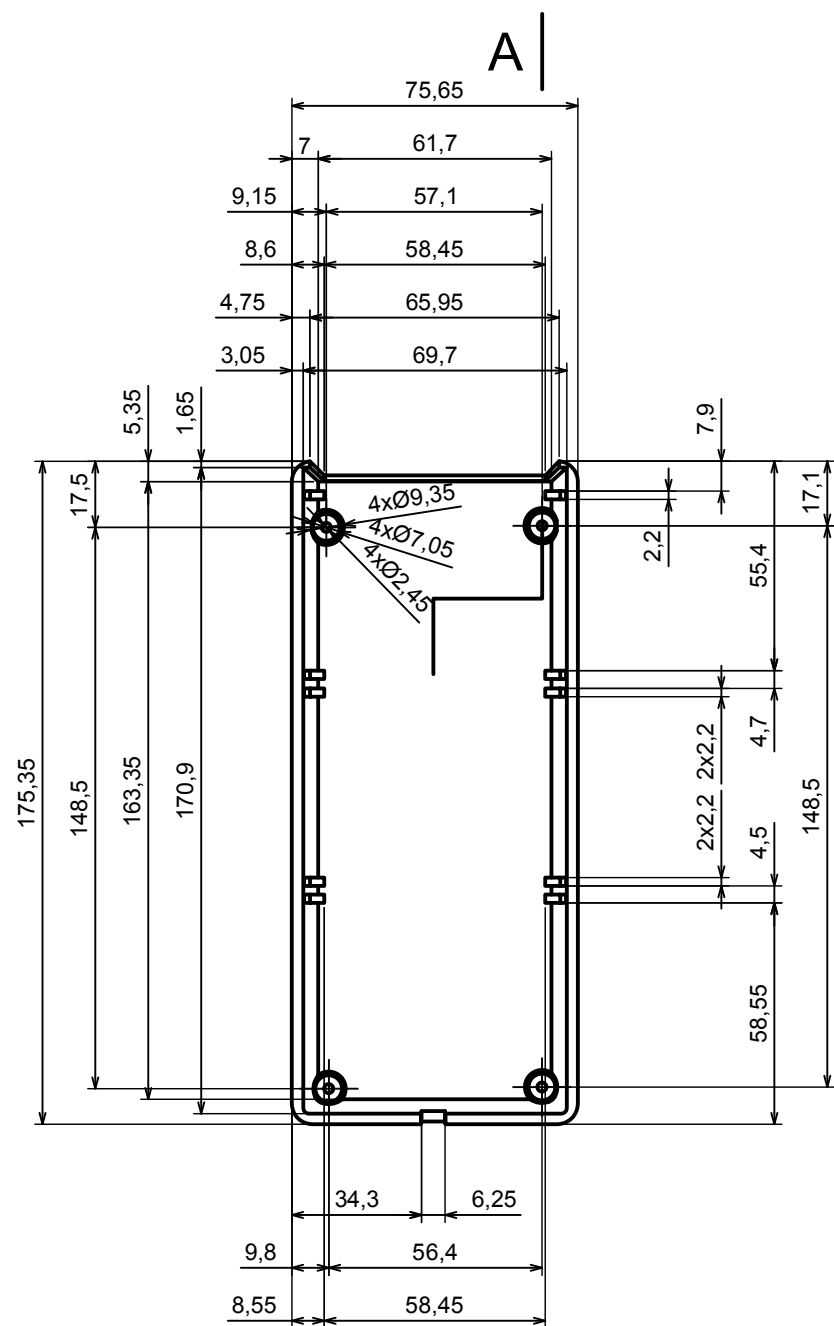

A-A

All rights reserved, Copyright Kradex 2017

Product model Enclosure Z18 - Assembly

Format: A3 Material: PS, ABS

Scale 1:1 Tolerance: +/- 0.8

All rights reserved, Copyright Kradox 2017		
Product model	Enclosure Z18 - Base	
Format: A3	Material: PS, ABS	
Scale 1:2	Tolerance: +/- 0.8	

A |

All rights reserved, Copyright Kradox 2017		
Product model	Enclosure Z18 - Cover	
Format: A3	Material: PS, ABS	
Scale 1:2	Tolerance: +/- 0.8	

All rights reserved, Copyright Kradox 2017		
Product model	Enclosure Z18 - Base	
Format: A3	Material: PS, ABS	
Scale 1:1	Tolerance: +/- 0.8	