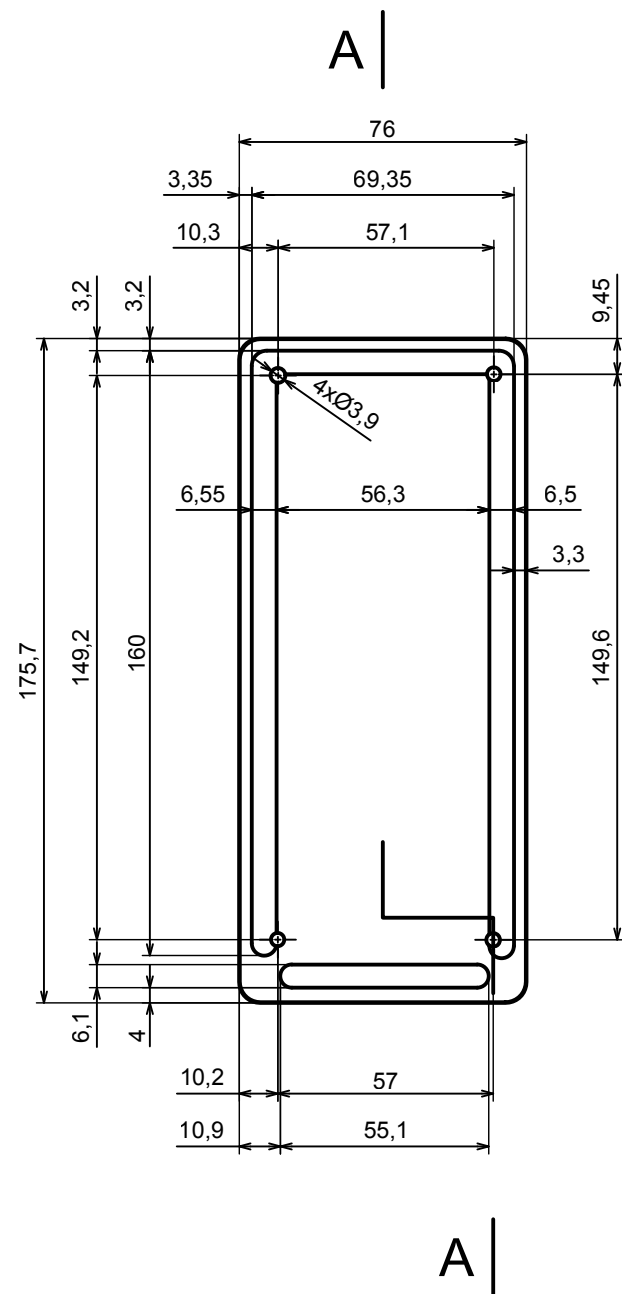

A-A

All rights reserved, Copyright Kradex 2017

Product model Enclosure Z18 - Assembly

Format: A3 Material: PS, ABS

Scale 1:1 Tolerance: +/- 0.8

All rights reserved, Copyright Kradox 2017		
Product model	Enclosure Z18 - Base	
Format: A3	Material: PS, ABS	
Scale 1:2	Tolerance: +/- 0.8	

A |

All rights reserved, Copyright Kradox 2017		
Product model	Enclosure Z18 - Cover	
Format: A3	Material: PS, ABS	
Scale 1:2	Tolerance: +/- 0.8	

All rights reserved, Copyright Kradox 2017		
Product model	Enclosure Z18 - Base	
Format: A3	Material: PS, ABS	
Scale 1:1	Tolerance: +/- 0.8	