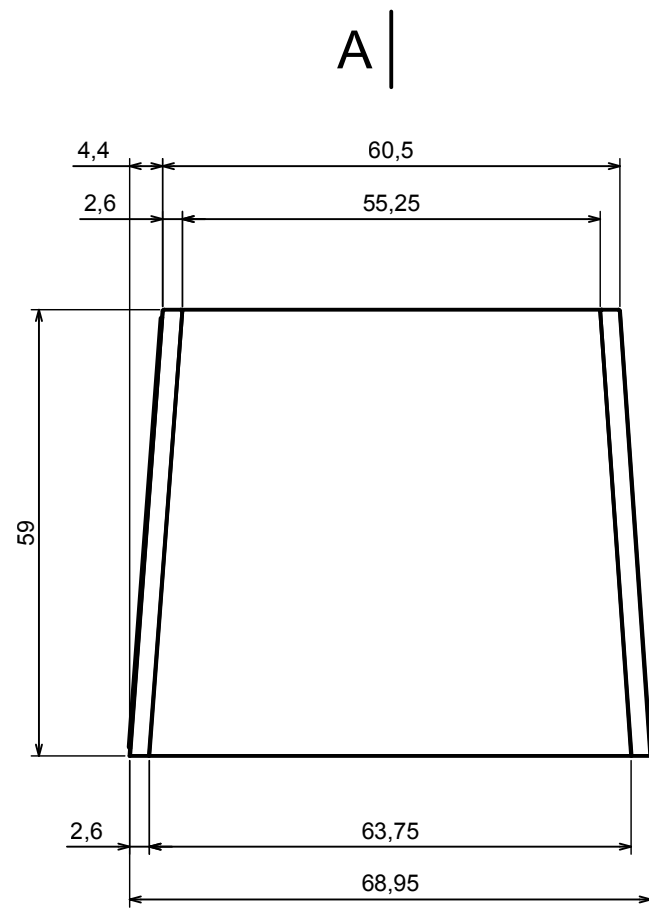

A-A

All rights reserved, Copyright Kradex 2017

Product model Enclosure Z18 - Assembly

Format: A3 Material: PS, ABS

Scale 1:1 Tolerance: +/- 0.8

All rights reserved, Copyright Kradox 2017		
Product model	Enclosure Z18 - Base	
Format: A3	Material: PS, ABS	
Scale 1:2	Tolerance: +/- 0.8	

A |

All rights reserved, Copyright Kradox 2017		
Product model	Enclosure Z18 - Cover	
Format: A3	Material: PS, ABS	
Scale 1:2	Tolerance: +/- 0.8	

All rights reserved, Copyright Kradox 2017		
Product model	Enclosure Z18 - Base	
Format: A3	Material: PS, ABS	
Scale 1:1	Tolerance: +/- 0.8	