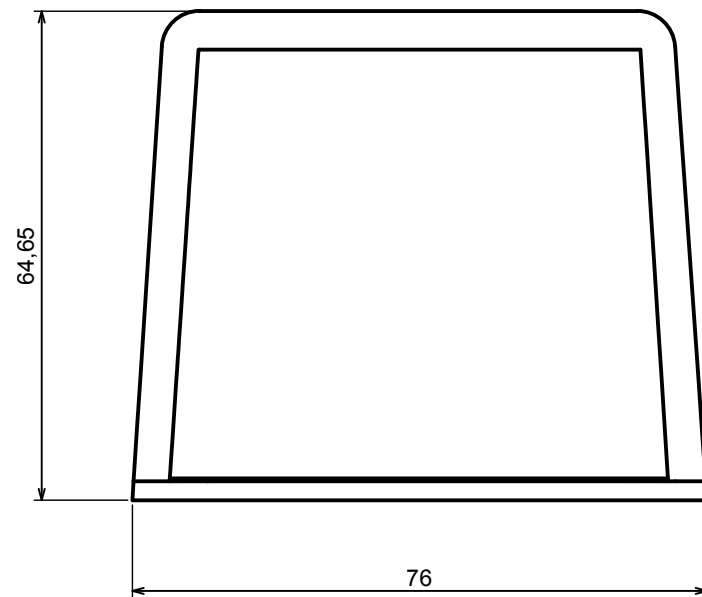

A |

A |

A-A

All rights reserved, Copyright Kradex 2017

Product model Enclosure Z18 - Assembly

Format: A3 Material: PS, ABS

Scale 1:1 Tolerance: +/- 0.8