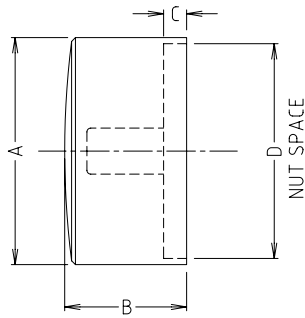

HESTORE.HU

elektronikai alkatrész áruház

EN: This Datasheet is presented by the manufacturer.

Please visit our website for pricing and availability at www.hestore.hu.

CLIFF

KNOBS

P/No.	MODEL	DIM A	DIM B	DIM C	DIM D
FC7230	KMR-15	14.8	15.6	2.2	13.0
FC7231	KMR-20	19.8	17.6	4.0	18.0
FC7232	KMR-25	24.8	18.4	-	23.1
FC7233	KMR-30	29.8	16.0	2.0	28.1
FC7234	KMR-35	35.0	18.5	-	33.1

FC7225B
K20B ML 6MM SPL

P/No.	MODEL	DIM A	DIM B	DIM C	DIM D	DIM E	DIM F
FC7223	KM15B	15	15	-	2.4	13	14.3
FC7225	K20B	20	17	1.5	4.2	18	16
FC7225B	K20B	20	17	-	4.2	18	16