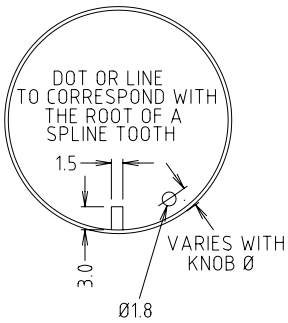

HESTORE.HU

elektronikai alkatrész áruház

EN: This Datasheet is presented by the manufacturer.

Please visit our website for pricing and availability at www.hestore.hu.

CLIFF

KNOBS

P/No.	MODEL	DIM A	DIM B	DIM C	DIM D
FC7230	KMR-15	14.8	15.6	2.2	13.0
FC7231	KMR-20	19.8	17.6	4.0	18.0
FC7232	KMR-25	24.8	18.4	-	23.1
FC7233	KMR-30	29.8	16.0	2.0	28.1
FC7234	KMR-35	35.0	18.5	-	33.1

FC7225B
K20B ML 6MM SPL

P/No.	MODEL	DIM A	DIM B	DIM C	DIM D	DIM E	DIM F
FC7223	KM15B	15	15	-	2.4	13	14.3
FC7225	K20B	20	17	1.5	4.2	18	16
FC7225B	K20B	20	17	-	4.2	18	16