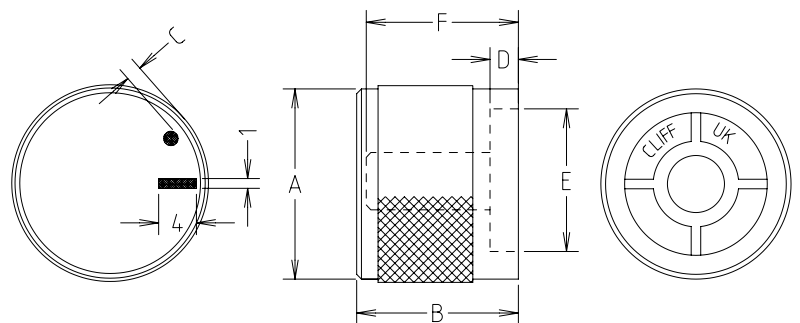

HESTORE.HU

elektronikai alkatrész áruház

EN: This Datasheet is presented by the manufacturer.

Please visit our website for pricing and availability at www.hestore.hu.

CLIFF

KNOBS

P/No.	MODEL	DIM A	DIM B	DIM C	DIM D
FC7230	KMR-15	14.8	15.6	2.2	13.0
FC7231	KMR-20	19.8	17.6	4.0	18.0
FC7232	KMR-25	24.8	18.4	-	23.1
FC7233	KMR-30	29.8	16.0	2.0	28.1
FC7234	KMR-35	35.0	18.5	-	33.1

FC7225B
K20B ML 6MM SPL

P/No.	MODEL	DIM A	DIM B	DIM C	DIM D	DIM E	DIM F
FC7223	KM15B	15	15	-	2.4	13	14.3
FC7225	K20B	20	17	1.5	4.2	18	16
FC7225B	K20B	20	17	-	4.2	18	16