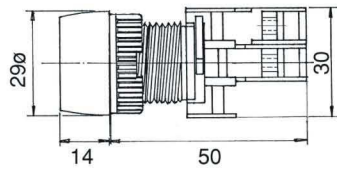

HESTORE.HU

elektronikai alkatrész áruház

EN: This Datasheet is presented by the manufacturer.

Please visit our website for pricing and availability at www.hestore.hu.

**ILLUMINATED PUSH BUTTON
SWITCHES, IP65**

**LBF22-1/O Illuminated
LBF22-1/C**

**EPFL22-10/C
Push ON-Push OFF Illuminated**

LBF22-10/C Illuminated

**LBL22-1/O
LBL22-1/C**

LBL22-10/C Illuminated

**EBL22-1/O
EBL22-1/C**

EBL22-10/C Illuminated

**PFL22-10/C
Push ON-Push OFF Illuminated**