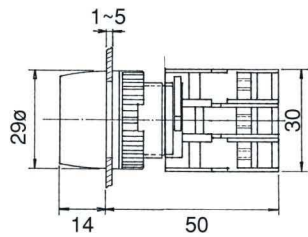

HESTORE.HU

elektronikai alkatrész áruház

EN: This Datasheet is presented by the manufacturer.

Please visit our website for pricing and availability at www.hestore.hu.

**ILLUMINATED PUSH BUTTON
SWITCHES, IP65**

**LBF22-1/O Illuminated
LBF22-1/C**

**EPFL22-10/C
Push ON-Push OFF Illuminated**

LBF22-10/C Illuminated

**LBL22-1/O
LBL22-1/C**

LBL22-10/C Illuminated

**EBL22-1/O
EBL22-1/C**

EBL22-10/C Illuminated

**PFL22-10/C
Push ON-Push OFF Illuminated**