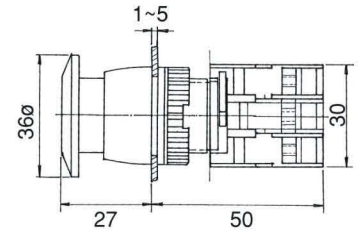

HESTORE.HU

elektronikai alkatrész áruház

EN: This Datasheet is presented by the manufacturer.

Please visit our website for pricing and availability at www.hestore.hu.

**ILLUMINATED PUSH BUTTON
SWITCHES, IP65**

**LBF22-1/O Illuminated
LBF22-1/C**

**EPFL22-10/C
Push ON-Push OFF Illuminated**

LBF22-10/C Illuminated

**LBL22-1/O
LBL22-1/C**

LBL22-10/C Illuminated

**EBL22-1/O
EBL22-1/C**

EBL22-10/C Illuminated

**PFL22-10/C
Push ON-Push OFF Illuminated**