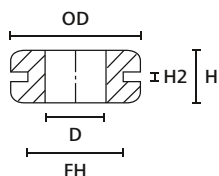

Edge protection grommets

Edge protection grommets are used wherever cable and wires are routed through outlets and apertures. HellermannTyton grommets offer excellent mechanical protection.

Features and Benefits

- Protects cables from sharp edges
- Provides additional strain relief
- Flexible and easy to apply
- High resistance to chemicals and environmental influences

MATERIAL	Polyvinylchloride (PVC)	Polyvinylchloride, flame retardant (PVC-FR)
Operating Temperature	-30 °C to +60 °C	
Shore Hardness A	70±5	56±5
Flammability	UL94 HB	UL94 V0

HV1101