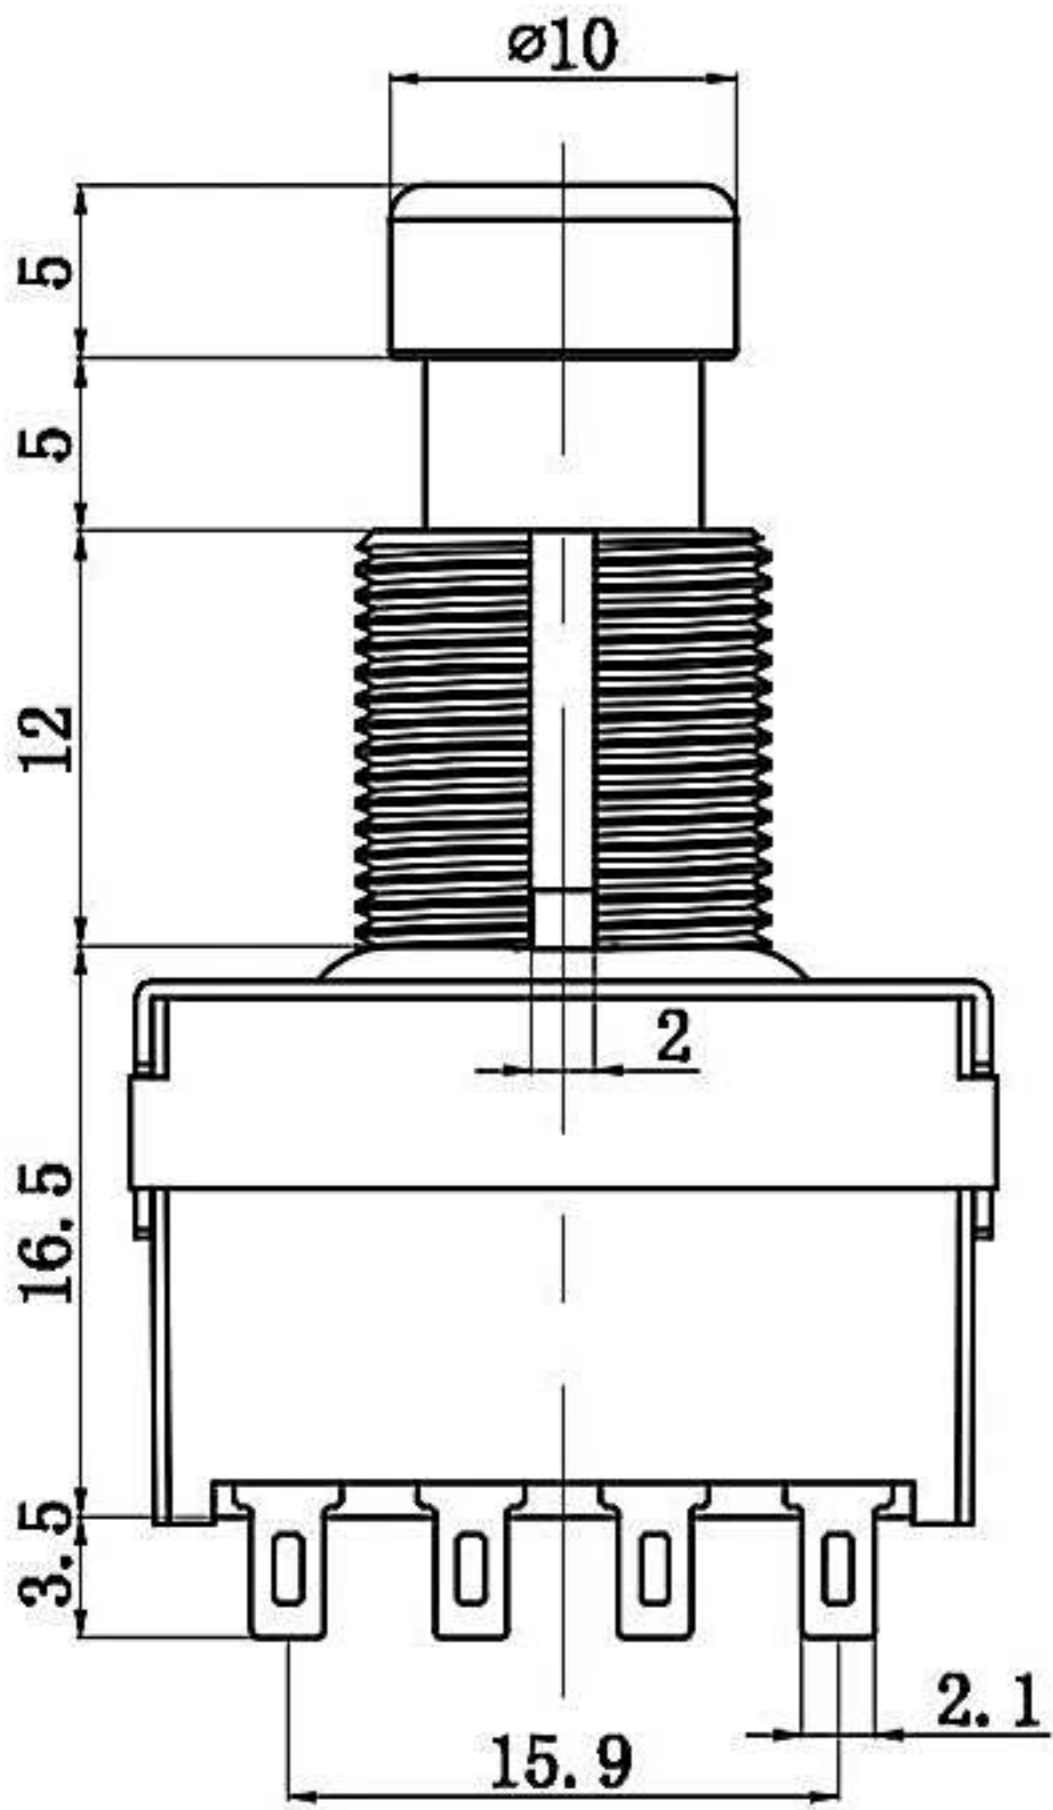

HESTORE.HU

elektronikai alkatrész áruház

EN: This Datasheet is presented by the manufacturer.

Please visit our website for pricing and availability at www.hestore.hu.

NUT 2 PCS T=2.2

WASHER 1 PCS T=0.5

WASHER 1 PCS T=1.4