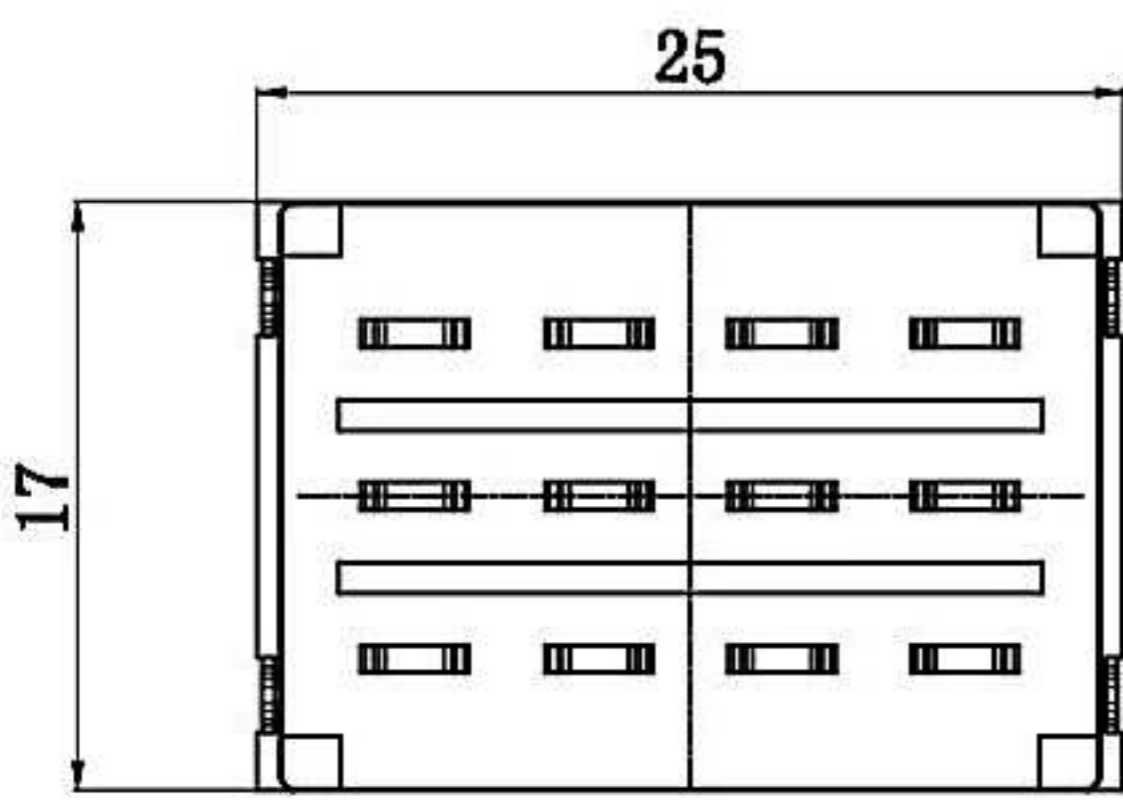

HESTORE.HU

elektronikai alkatrész áruház

EN: This Datasheet is presented by the manufacturer.

Please visit our website for pricing and availability at www.hestore.hu.

NUT 2 PCS T=2.2

WASHER 1 PCS T=0.5

WASHER 1 PCS T=1.4