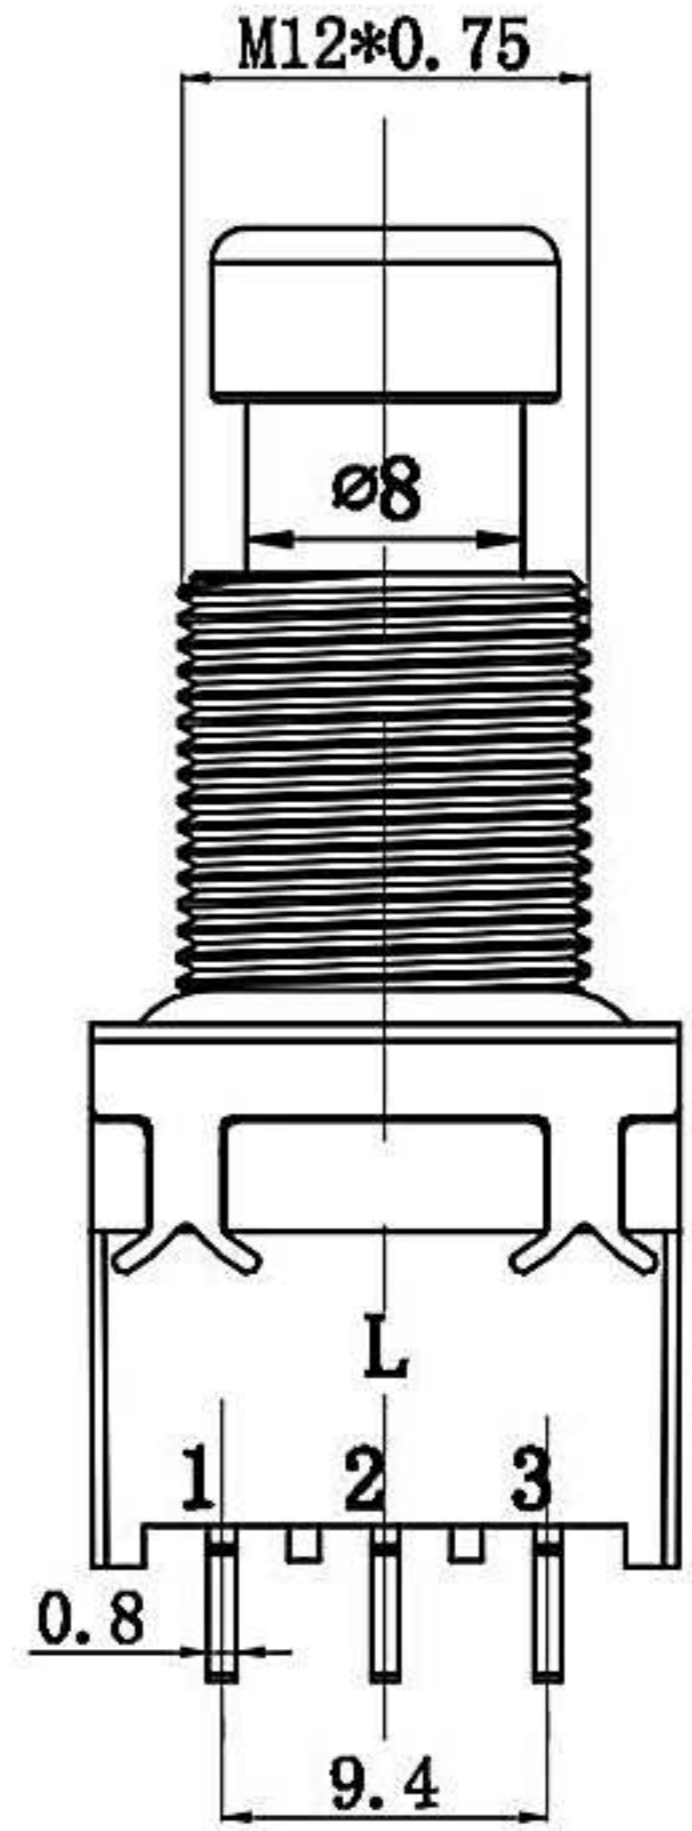

HESTORE.HU

elektronikai alkatrész áruház

EN: This Datasheet is presented by the manufacturer.

Please visit our website for pricing and availability at www.hestore.hu.

NUT 2 PCS T=2.2

WASHER 1 PCS T=0.5

WASHER 1 PCS T=1.4