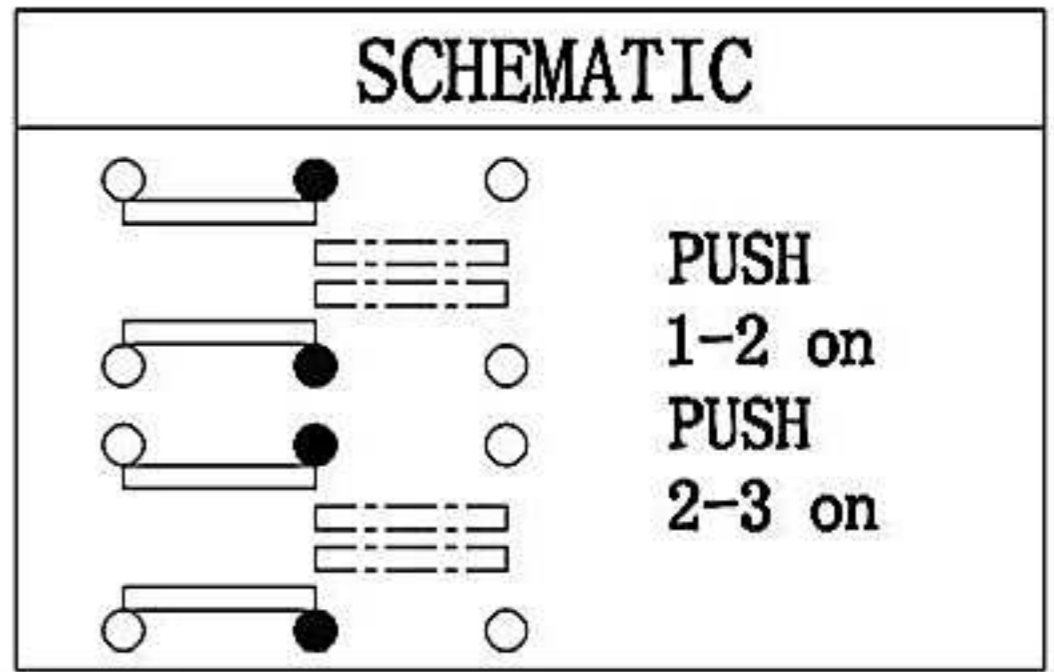

HESTORE.HU

elektronikai alkatrész áruház

EN: This Datasheet is presented by the manufacturer.

Please visit our website for pricing and availability at www.hestore.hu.

NUT 2 PCS T=2.2

WASHER 1 PCS T=0.5

WASHER 1 PCS T=1.4