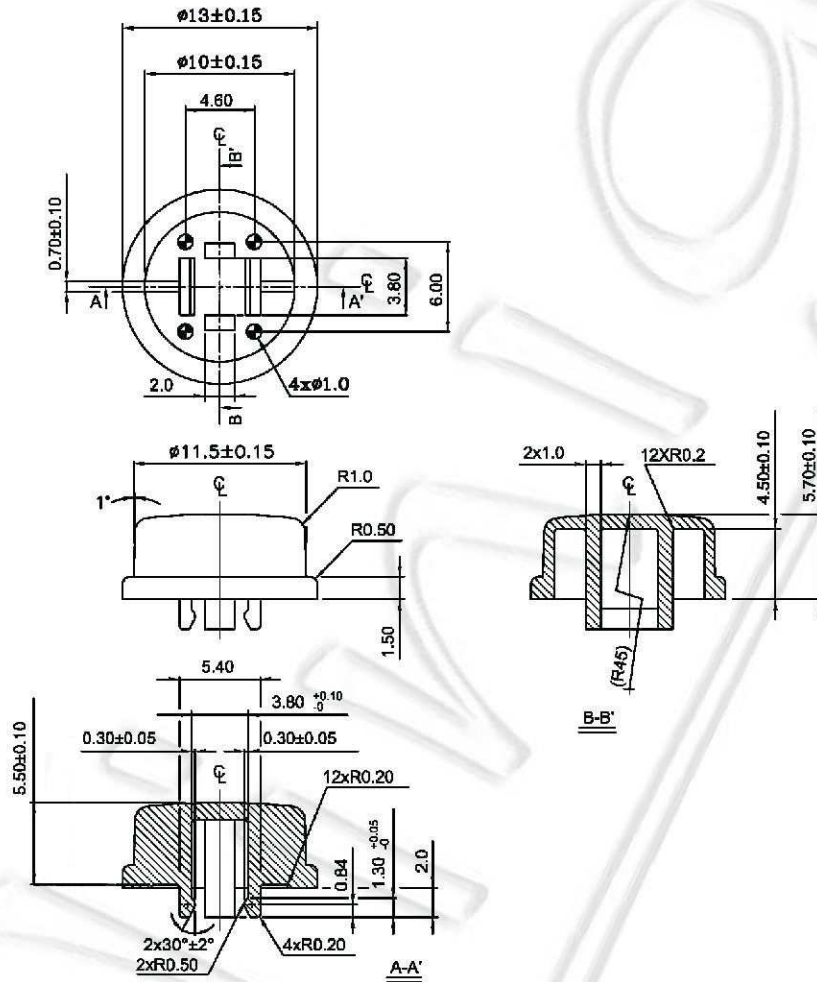

HESTORE.HU

elektronikai alkatrész áruház

EN: This Datasheet is presented by the manufacturer.

Please visit our website for pricing and availability at www.hestore.hu.

TACT Buttons for Switches 12 x 12 mm

TACT-2BSRD

Colour:
 GY – grey
 SM – salmon
 GN – green
 YW – yellow
 BE – blue
 RD – red
 IY – ivory
 BK - black

Button:
 S - square
 R – round

TACT Buttons

TACT-2BS

Ninigi

D A T A S H E E T T

TACT Buttons for Switches 12 x 12 mm