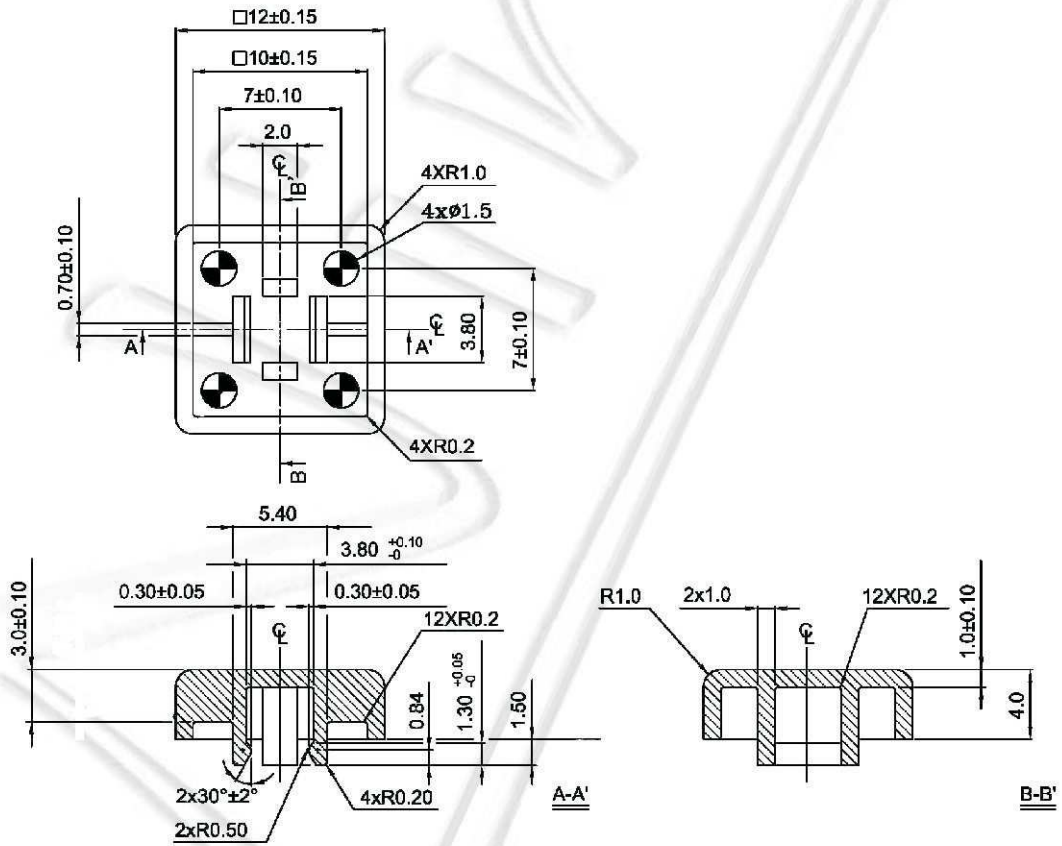

HESTORE.HU

elektronikai alkatrész áruház

EN: This Datasheet is presented by the manufacturer.

Please visit our website for pricing and availability at www.hestore.hu.

TACT Buttons for Switches 12 x 12 mm

TACT-2BSRD

Colour:
 GY – grey
 SM – salmon
 GN – green
 YW – yellow
 BE – blue
 RD – red
 IY – ivory
 BK - black

Button:
 S - square
 R – round

TACT Buttons

TACT-2BS

Ninigi

D A T A S H E E T T

TACT Buttons for Switches 12 x 12 mm