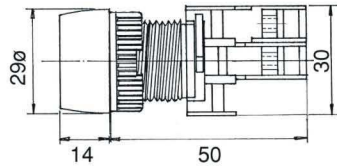

HESTORE.HU

elektronikai alkatrész áruház

EN: This Datasheet is presented by the manufacturer.

Please visit our website for pricing and availability at www.hestore.hu.

ILLUMINATED PUSH BUTTON SWITCHES, IP65

LBF22-1/O Illuminated
LBF22-1/C

EPFL22-1O/C
Push ON-Push OFF Illuminated

LBF22-1O/C Illuminated

LBL22-1/O
LBL22-1/C

LBL22-1O/C Illuminated

EBL22-1/O
EBL22-1/C

EBL22-1O/C Illuminated

PFL22-1O/C
Push ON-Push OFF Illuminated