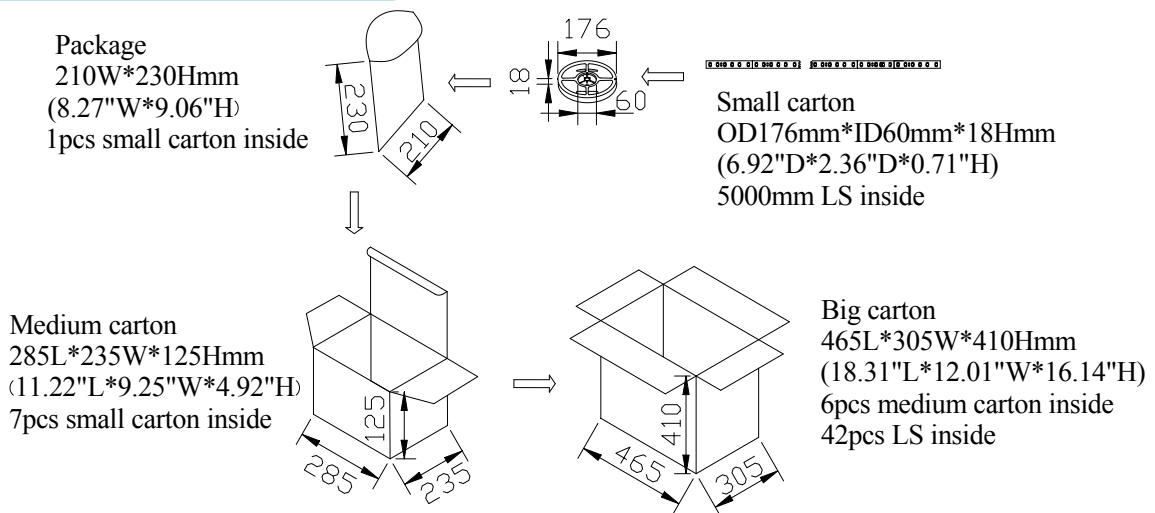

## LS-/2835/XX/120/R/-1

①                      ②                      ③                      ④                      ⑤                      ⑥

- ① LS: Light Strip light
- ② 2835: 2835 LED type
- ③ XX: W( White) WW(Warm White)
- ④ 120: 120 pcs of LED
- ⑤ R: DC 12V input
- ⑥ -1: Waterproof grade:IP68

**Product Dimensions:**

**Notes:**

1. All dimensions unit in mm
2. Tolerances is  $\pm 1$ mm unless otherwise noted.

**Package Dimension**

### Installation Instructions and Warnings:

- Turn off power before inspection, installation, or removal.
- Not for use where exposed to the weather
- Do not use in totally enclosed fixtures.
- Not for use with dimmers.
- Please make sure to use a suitable adapter. Please mind the minimum load of your adapter.
- 5A adapter (May actuate 10 meter lamp strip):  
Adapter Input Voltage: AC100-240V  
Adapter Output Voltage: DC12V  
Operation Range: 90 – 264VAC  
The maximum input current is measured at maximum load: 0.5A@ 100~240VAC