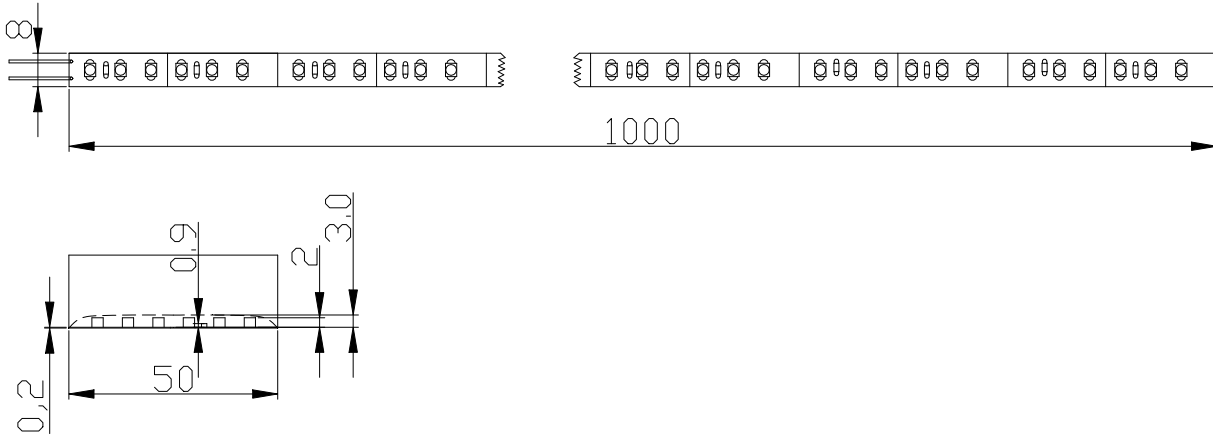

Product Dimensions: