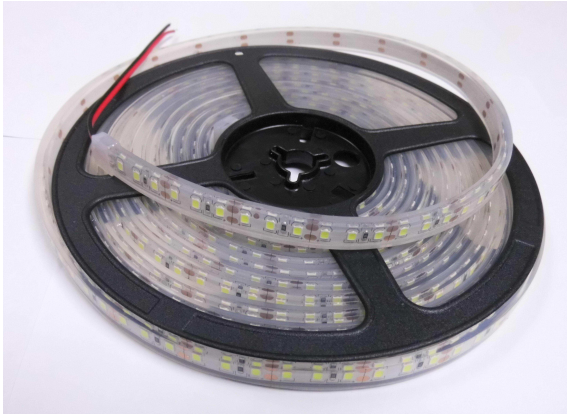

### Features:

- No UV or IR light radiation.
- Provide 120° beam angles.
- Easy Installation:
- Very Low Power Consumption:  
Less than 24 Watts/m
- Long lifetime: 25000 hours (L<sub>70</sub>).
- High CRI: 70-85
- Correlated Color Temperature: 2700-12000K
- Operating temperature: -20°C ~ +60°C
- 12V DC input.
- 120 leds per meter, 5 meter per roll, each 3 leds as one series, each series can be cutted.
- Adhesive Available
- LED type: 2835 LED
- Waterproof grade: IP68

### Application:

- Advertisement signboard lighting
- Exhibition stand lighting
- Showcase lighting
- Jewelry lighting
- Club lighting
- Bar lighting

**Product Specifications:**

Input Voltage	12V DC
Wattage	24W/m
Operating Frequency	50-60Hz
Operating Temperature	-20°C ∞ +60°C
Storage Temperature	-30°C ∞ +70°C
Net Weight per piece (Kg)	----
Certification	RoHS Compliant

**Product Selection Guide:**

Product	Beam Angle	Total Lumens	CCT	Color	CRI
LS-2835WW120R-1	120°	2200±5%	3700-3200K	Warm White	≥ 70
LS-2835W120R-1	120°	2400±5%	6000-6500K	White	≥ 70

## LS-/2835/XX/120/R/-1

①                      ②                      ③                      ④                      ⑤                      ⑥

- ① LS: Light Strip light
- ② 2835: 2835 LED type
- ③ XX: W( White) WW(Warm White)
- ④ 120: 120 pcs of LED
- ⑤ R: DC 12V input
- ⑥ -1: Waterproof grade:IP68